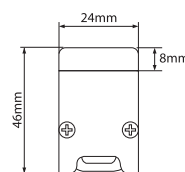

Quick Info

CRI ≥ 80 /90
2700K, 3000K, 4000K, RGB
Up to 85 lm/W
Non-Dimmable/ Dali-Dimmable/
DMX Controller
SDCM<3
Tempered Glass
L70 @50,000h
Aluminium Die-Cast

Types

Surface

Single Line Diagram

DELTA-24A