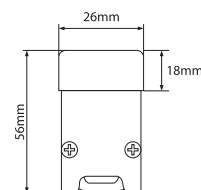

Quick Info

CRI ≥ 80 /90
2700K, 3000K, 4000K, RGB
Up to 85 lm/W
Non-Dimmable/ Dali-Dimmable/
DMX Controller
SDCM<3
Tempered Glass
L70 @50,000h
Aluminium Die-Cast

Types

Surface

Single Line Diagram

DELTA-24B

DELTA-24

Delta-24 Wall Washer Light has :

- Luminaire housing of Die-Cast Aluminium
- IP65, High Ingress Protection against dust & moisture
- Class 3 electrical safety ensures effective stability of the lamp in an outdoor environment for all weather conditions
- Flexible mounting performance for a variety of irregular structures
- Different colour options available including Monocolour, RGB & RGBW
- Suitable for curtain walls, large building displays, decorations,
- 3D shapes, etc.
- Colour resolution of 16 bits
- Fire protection rating UL94-V0

Light Distribution

Direct

CRI ≥ 80/90