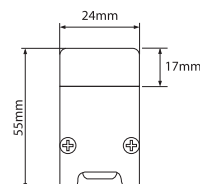

Quick Info

CRI ≥ 80 /90
2700K, 3000K, 4000K, RGB
Up to 85 lm/W
Non-Dimmable/ Dali-Dimmable/
DMX Controller
SDCM<3
Tempered Glass
L70 @50,000h
Aluminium Die-Cast

Types

Surface

Single Line Diagram

DELTA-24C

DELTA-24

Delta-24 Wall Washer Light has :

- Luminaire housing of Die-Cast Aluminium
- IP65, High Ingress Protection against dust & moisture
- Class 3 electrical safety ensures effective stability of the lamp in an outdoor environment for all weather conditions
- Flexible mounting performance for a variety of irregular structures
- Different colour options available including Monocolour, RGB & RGBW
- Suitable for curtain walls, large building displays, decorations,
- 3D shapes, etc.
- Colour resolution of 16 bits
- Fire protection rating UL94-V0

Light Distribution

Direct

CRI ≥ 80/90