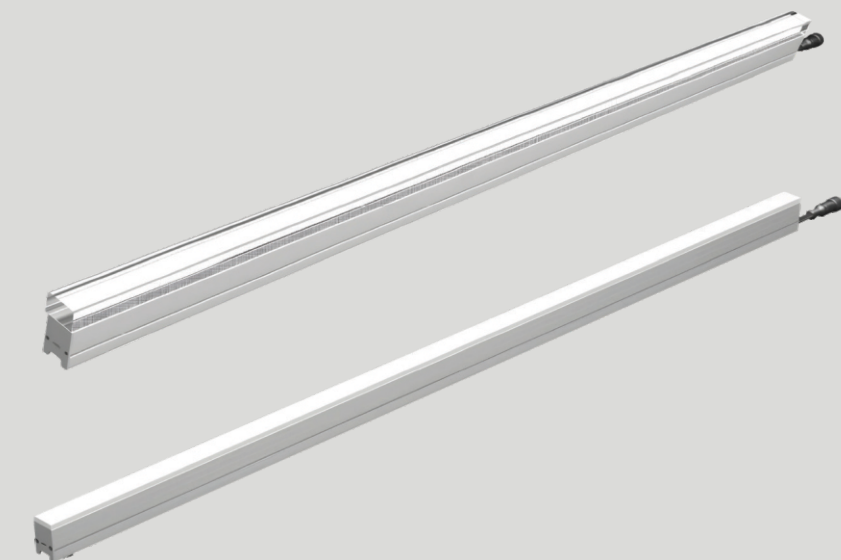

**Single Line Diagram**

DELTA-24A

DELTA-24B

DELTA-24C

**DELTA-24**

Delta-24 Wall Washer Light has :

- Luminaire housing of Die-Cast Aluminium
- IP65, High Ingress Protection against dust & moisture
- Class 3 electrical safety ensures effective stability of the lamp in an outdoor environment for all weather conditions
- Flexible mounting performance for a variety of irregular structures
- Different colour options available including Monocolour, RGB & RGBW
- Suitable for curtain walls, large building displays, decorations,
- 3D shapes, etc.
- Colour resolution of 16 bits
- Fire protection rating UL94-V0

## DELTA-24A

Product Order Code	System Power	Dimensions
1704	12W	L=1000mm, W=24mm, H=46mm
1705	14W	L=1000mm, W=24mm, H=46mm
1706	15W	L=1000mm, W=24mm, H=46mm

## DELTA-24B

Product Order Code	System Power	Dimensions
1707	12W	L=1000mm, W=26mm, H=56mm
1708	14W	L=1000mm, W=26mm, H=56mm
1709	15W	L=1000mm, W=26mm, H=56mm

## DELTA-24C

Product Order Code	System Power	Dimensions
1710	12W	L=1000mm, W=24mm, H=55mm
1711	14W	L=1000mm, W=24mm, H=55mm
1712	15W	L=1000mm, W=24mm, H=55mm