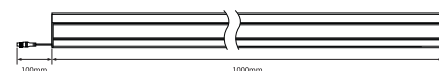

**Single Line Diagram**

DELTA-24A

DELTA-24B

DELTA-24C

**DELTA-24**

Delta-24 Wall Washer Light has :

- Luminaire housing of Die-Cast Aluminium
- IP65, High Ingress Protection against dust & moisture
- Class 3 electrical safety ensures effective stability of the lamp in an outdoor environment for all weather conditions
- Flexible mounting performance for a variety of irregular structures
- Different colour options available including Monocolour, RGB & RGBW
- Suitable for curtain walls, large building displays, decorations,
- 3D shapes, etc.
- Colour resolution of 16 bits
- Fire protection rating UL94-V0

## DELTA-24A

Product Order Code	System Power	Dimensions
1704	12W	L=1000mm, W=24mm, H=46mm
1705	14W	L=1000mm, W=24mm, H=46mm
1706	15W	L=1000mm, W=24mm, H=46mm

## DELTA-24B

Product Order Code	System Power	Dimensions
1707	12W	L=1000mm, W=26mm, H=56mm
1708	14W	L=1000mm, W=26mm, H=56mm
1709	15W	L=1000mm, W=26mm, H=56mm