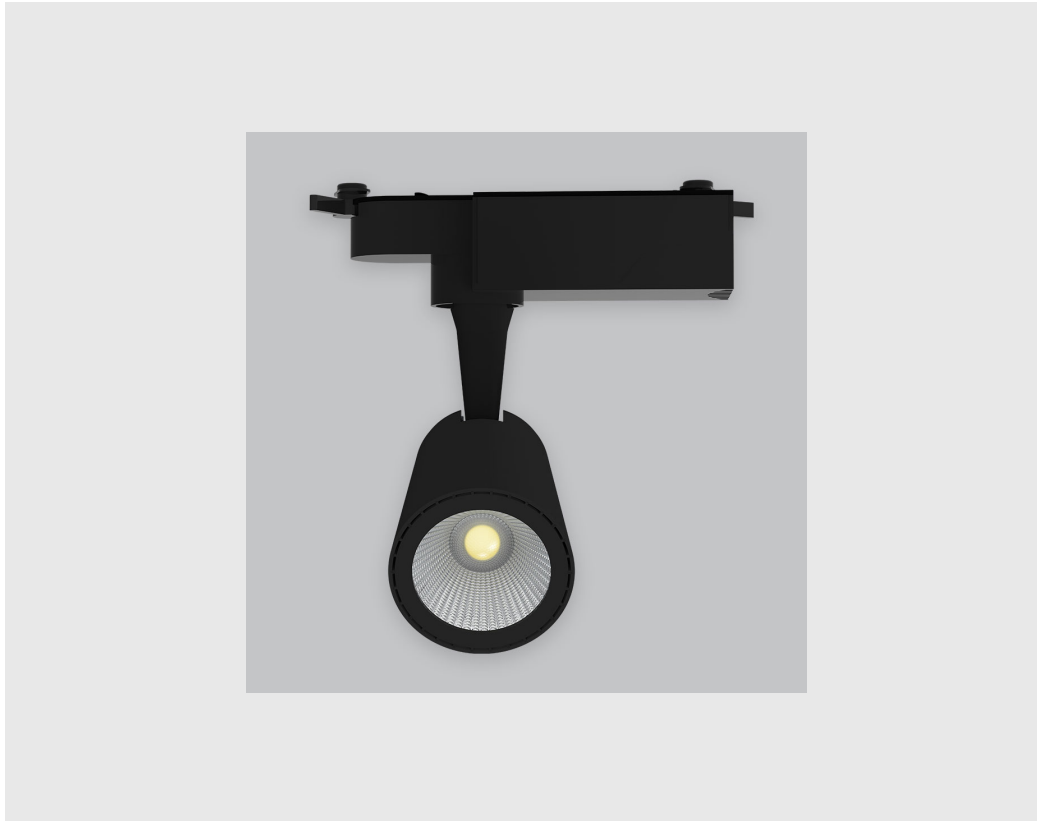

Image not found or type unknown

Variant 9

**Article number- - 4003-
2.4.2.2.4.1.7.1.1.6.0.1.1.2**

Specifications

1. Control = ON-OFF (FLICKER FREE)
2. CRI = >90
3. Lumen Type = High
4. CCT (Colour Temperature) = 6500K
5. Beam Angle = 0° - 15°
6. Material Colour = Black
7. Distribution = Direct
8. Reflector = NA
9. Life of LED = L70 @50,000h
10. Watt = 11W - 20W
11. SDCM = SDCM = < 3
12. Mounting Type = Track Mounted
13. Dimension = 50mm-100mm
14. Optics = Lens & Reflector

Astro Track Light has :

- Luminaire housing of die cast-aluminium
- Premium powder coat
- Highly durable and in white finish
- Adjustable lighting
- 90° inclination on the horizontal plane
- 355° rotation around the vertical axis
- Angle can be directed as required
- For specific areas or to accentuate a feature
- Zero multiple shadows
- LED with effective colour rendering
- Overflowing colours with soft light and shadow
- Interpretation of the real environment light and colours
- High colour rendering