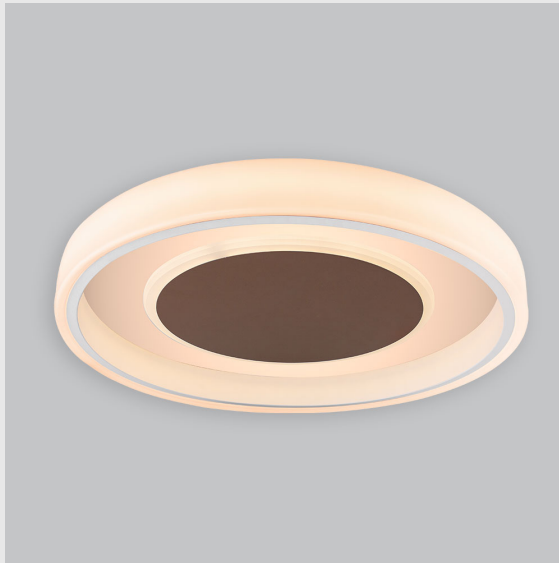

Variant 9 - 7021-2.4.2.2.1.1.1.1.70.0.1.1.3

Available Filters

1. Control = ON-OFF
(FLICKER FREE)
2. CRI = >90
3. Lumen Type = High
4. CCT (Colour
Temperature) = 6500K
5. Mounting Type =
Pendant
6. Material Colour = Black
7. Dimension = NA
8. Distribution = Direct
9. Optics = NA
10. Reflector = NA
11. Life of LED = L70
@50,000h
12. Beam Angle = 90° -
110°
13. Watt = 21W - 30W
14. SDCM = SDCM = < 3

Fire Fox Ring fixture has :

- Concentric circles molded in acrylic
- Topped with aluminium details
- Multiple sizes available
- Luminaire housing of aluminium + acrylic
- For home decoration & professional environments
- Surface powder coat and LED PCB mounted
- Bottom opening for easy maintenance
- Pendant with cable suspension with quick mounting system
- M6 bolt for M6 fastener
- High performance Acrylic
- Uniform illumination
- Energy-efficient LED with color rendering