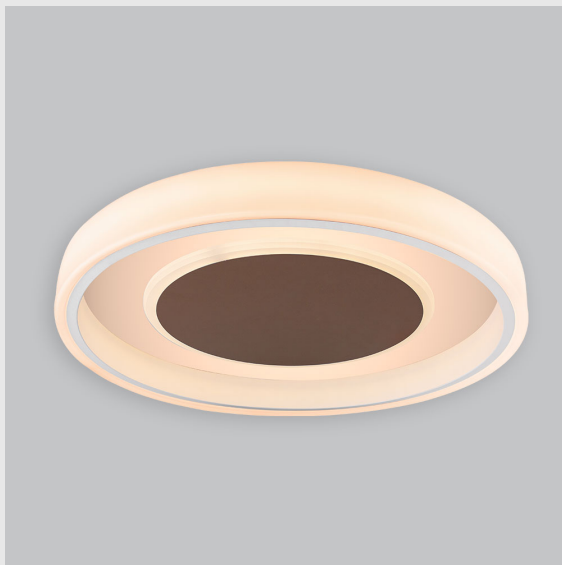

Variant 9 - 7021-2.4.2.2.1.1.1.1.70.0.1.1.3

Available Filters

1. Control = ON-OFF
(FLICKER FREE)
2. CRI = >90
3. Lumen Type = High
4. CCT (Colour
Temperature) = 6500K
5. Mounting Type =
Pendant
6. Material Colour = Black
7. Dimension = NA
8. Distribution = Direct
9. Optics = NA
10. Reflector = NA
11. Life of LED = L70
@50,000h
12. Beam Angle = 90° -
110°
13. Watt = 21W - 30W
14. SDCM = SDCM = < 3

Fire Fox Ring fixture has :

- Concentric circles molded in acrylic
- Topped with aluminium details
- Multiple sizes available
- Luminaire housing of aluminium + acrylic
- For home decoration & professional environments
- Surface powder coat and LED PCB mounted
- Bottom opening for easy maintenance
- Pendant with cable suspension with quick mounting system
- M6 bolt for M6 fastener
- High performance Acrylic
- Uniform illumination
- Energy-efficient LED with color rendering