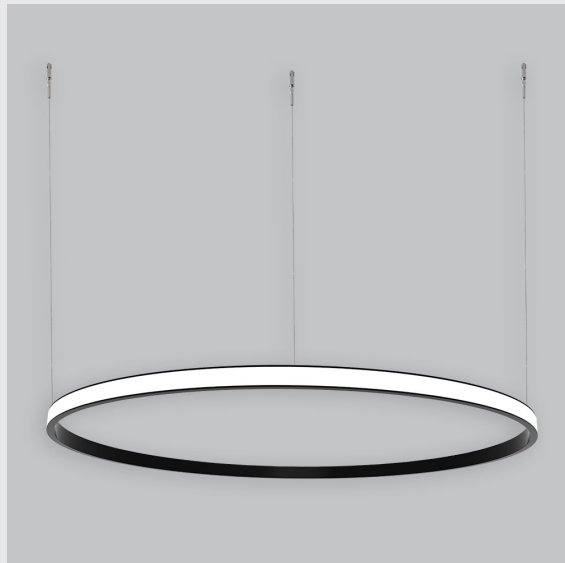

Variant 9 - 7006-2.4.2.2.1.1.1.1.7.1.0.1.1.3

Available Filters

1. Control = ON-OFF
(FLICKER FREE)
2. CRI = >90
3. Lumen Type = High
4. CCT (Colour
Temperature) = 6500K
5. Mounting Type =
Pendant
6. Material Colour = Black
7. Dimension = NA
8. Distribution = Direct
9. Optics = PMMA Diffuser
10. Reflector = NA
11. Life of LED = L70
@50,000h
12. Beam Angle = 90° -
110°
13. Watt = 21W - 30W
14. SDCM = SDCM = < 3

Unik Outer Lit Ring has :

- Outer lit ring with 20mm height
- Luminaire housing of aluminium
- Surface powder coated
- LED PCB mounted
- Bottom opening for easy maintenance
- Pendant with cable suspension
- Quick mounting system
- M6 bolt for M6 fastener
- Creates a beautiful scenery of lighting
- Uniform illumination
- Energy-efficient LED with color rendering