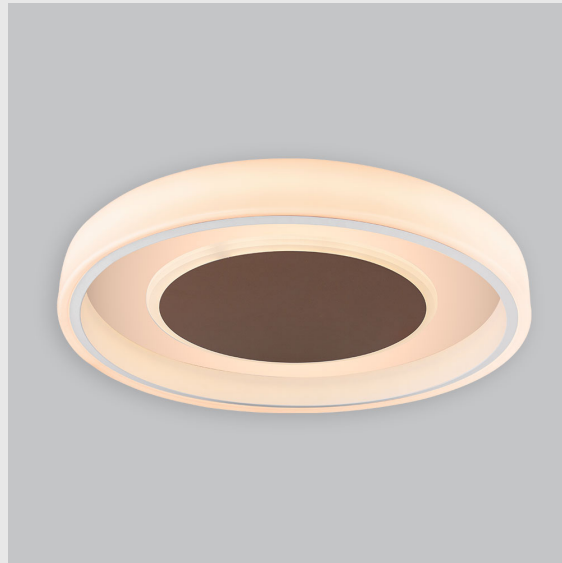

## Variant 9 - 7021-2.4.2.2.1.1.1.1.70.0.1.1.3

### Available Filters

1. Control = ON-OFF  
(FLICKER FREE)
2. CRI = >90
3. Lumen Type = High
4. CCT (Colour  
Temperature) = 6500K
5. Mounting Type =  
Pendant
6. Material Colour = Black
7. Dimension = NA
8. Distribution = Direct
9. Optics = NA
10. Reflector = NA
11. Life of LED = L70  
@50,000h
12. Beam Angle = 90° -  
110°
13. Watt = 21W - 30W
14. SDCM = SDCM = < 3

Fire Fox Ring fixture has :

- Concentric circles molded in acrylic
- Topped with aluminium details
- Multiple sizes available
- Luminaire housing of aluminium + acrylic
- For home decoration & professional environments
- Surface powder coat and LED PCB mounted
- Bottom opening for easy maintenance
- Pendant with cable suspension with quick mounting system
- M6 bolt for M6 fastener
- High performance Acrylic
- Uniform illumination
- Energy-efficient LED with color rendering