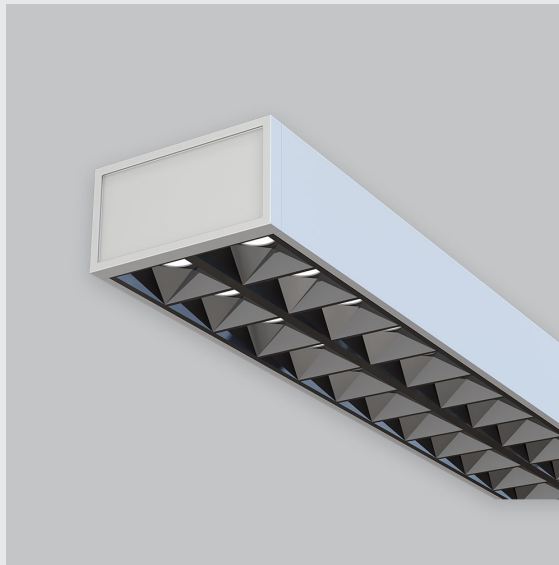

## Variant 9 - 9001-1-2.4.2.2.2.3.0.1.70.0.1.1.4

### Available Filters

1. Control = ON-OFF  
(FLICKER FREE)
2. CRI = >90
3. Lumen Type = High
4. CCT (Colour  
Temperature) = 6500K
5. Mounting Type =  
Surface
6. Material Colour = Grey
7. Distribution = Direct
8. Dimension = 301mm-  
600mm
9. Optics = NA
10. Reflector = NA
11. Life of LED = L70  
@50,000h
12. Beam Angle = 90° -  
110°
13. Watt = 31W - 40W
14. SDCM = SDCM = < 3

Leno F fixture has :

- Luminaire housing of aluminium
- Surface powder coat
- SMD (Surface Mount Device) LED technology
- Free standing luminaires
- Minimalistic design
- Numerous combinations of lamp head designs for a variety of desks