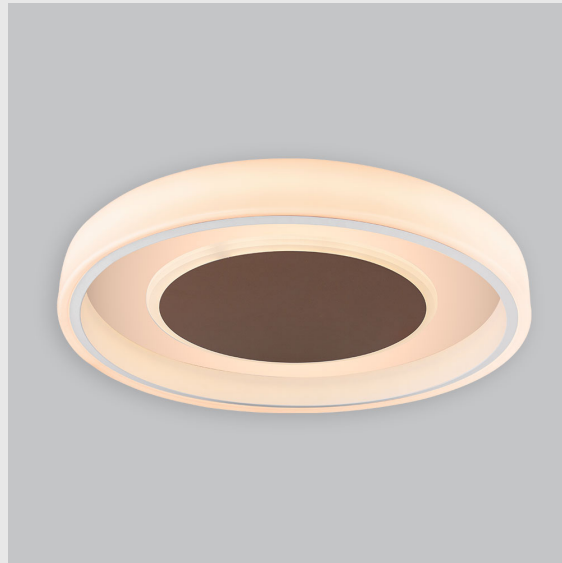

Variant 9 - 7021-2.4.2.2.1.1.1.1.70.0.1.1.3

Available Filters

1. Control = ON-OFF
(FLICKER FREE)
2. CRI = >90
3. Lumen Type = High
4. CCT (Colour
Temperature) = 6500K
5. Mounting Type =
Pendant
6. Material Colour = Black
7. Dimension = NA
8. Distribution = Direct
9. Optics = NA
10. Reflector = NA
11. Life of LED = L70
@50,000h
12. Beam Angle = 90° -
110°
13. Watt = 21W - 30W
14. SDCM = SDCM = < 3

Fire Fox Ring fixture has :

- Concentric circles molded in acrylic
- Topped with aluminium details
- Multiple sizes available
- Luminaire housing of aluminium + acrylic
- For home decoration & professional environments
- Surface powder coat and LED PCB mounted
- Bottom opening for easy maintenance
- Pendant with cable suspension with quick mounting system
- M6 bolt for M6 fastener
- High performance Acrylic
- Uniform illumination
- Energy-efficient LED with color rendering