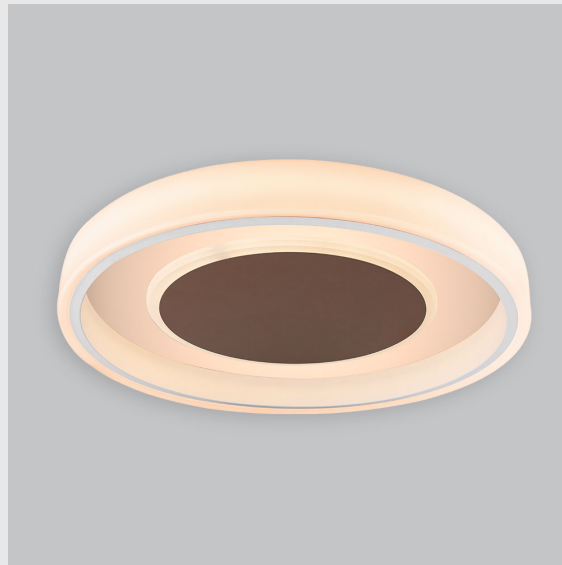

## Variant 9 - 7021-2.4.2.2.1.1.1.1.70.0.1.1.3

### Available Filters

1. Control = ON-OFF  
(FLICKER FREE)
2. CRI = >90
3. Lumen Type = High
4. CCT (Colour  
Temperature) = 6500K
5. Mounting Type =  
Pendant
6. Material Colour = Black
7. Dimension = 300mm -  
600mm
8. Distribution = Direct
9. Optics = NA
10. Reflector = NA
11. Life of LED = L70  
@50,000h
12. Beam Angle = 90° -  
110°
13. Watt = 21W - 30W
14. SDCM = SDCM = < 3

Fire Fox Ring fixture has :

- Concentric circles molded in acrylic
- Topped with aluminium details
- Multiple sizes available
- Luminaire housing of aluminium + acrylic
- For home decoration & professional environments
- Surface powder coat and LED PCB mounted
- Bottom opening for easy maintenance
- Pendant with cable suspension with quick mounting system
- M6 bolt for M6 fastener
- High performance Acrylic
- Uniform illumination
- Energy-efficient LED with color rendering