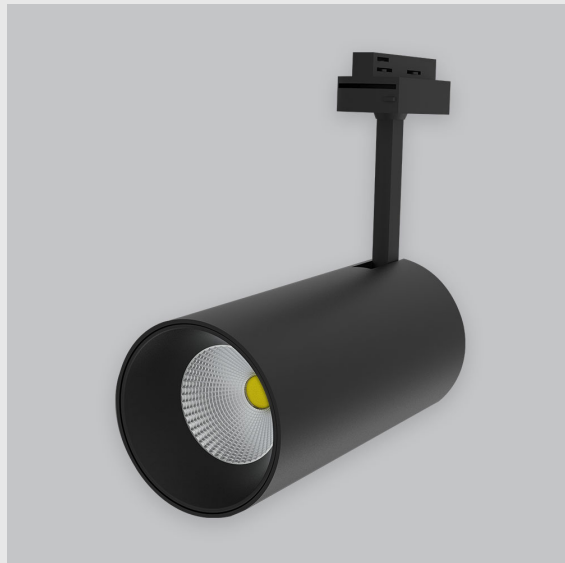

Variant 9 - 4001-2.4.2.2.0.1.0.1.1.4.0.1.1.4

Available Filters

1. Control = ON-OFF
(FLICKER FREE)
2. CRI = >90
3. Lumen Type = High
4. CCT (Colour
Temperature) = 6500K
5. Beam Angle = 0° - 15°
6. Material Colour = Black
7. Distribution = Direct
8. Dimension = NA
9. Mounting Type = NA
10. Reflector = NA
11. Life of LED = L70
@50,000h
12. Watt = 31W - 40W
13. SDCM = SDCM = < 3
14. Optics = Lens

Phoenix Track Light has :

- Luminaire housing of die cast-aluminum
- Round recessed spotlight
- Surface powder coated
- COB (Chip on Board) technology
- Zero multiple shadows
- LED with effective colour rendering
- Overflowing colours with soft light and shadow
- Interpretation of the real environment light and colours
- Perfect longitudinal glare reduction
- Uniform light distribution