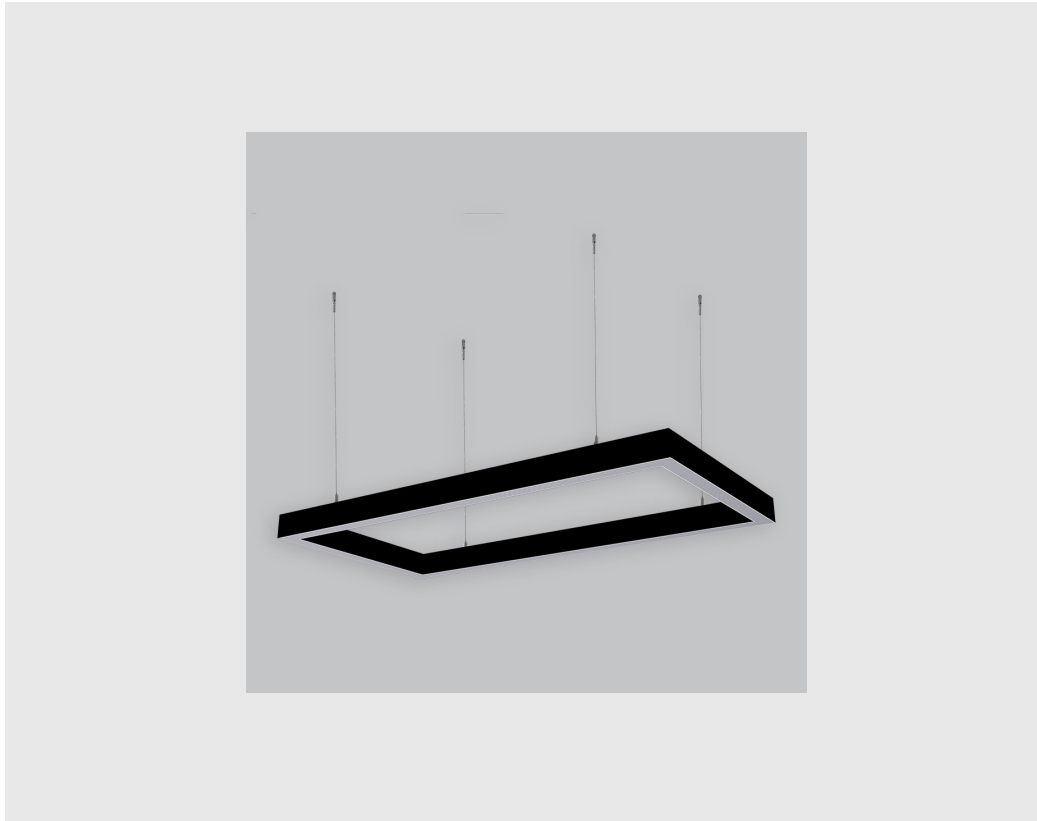

Image not found or type unknown

Variant 8

**Article number- - 70112-1-
2.3.2.2.1.1.3.1.7.0.2.1.1.8**

Specifications

1. Control = ON-OFF (FLICKER FREE)
2. CRI = >90
3. Lumen Type = High
4. CCT (Colour Temperature) = 5700K
5. Mounting Type = Pendant
6. Material Colour = Black
7. Dimension = 901mm - 1200mm
8. Distribution = Direct
9. Optics = Micro Prismatic Diffuser
10. Beam Angle = NA
11. Life of LED = L70 @50,000h
12. Beam Angle = 90° - 110°
13. Watt = 71W - 100W
14. SDCM = SDCM = < 3

Viraj 45 Rectangle has :

- Rectangle ring with uniform illumination
- Surface powder coated
- Luminaire housing of aluminium
- LED PCB mounted
- Bottom opening for easy maintenance
- Pendant with cable suspension
- Quick mounting system
- M6 bolt for M6 fastener
- High performance Micro Prismatic Diffuser
- Energy-efficient LED with color rendering