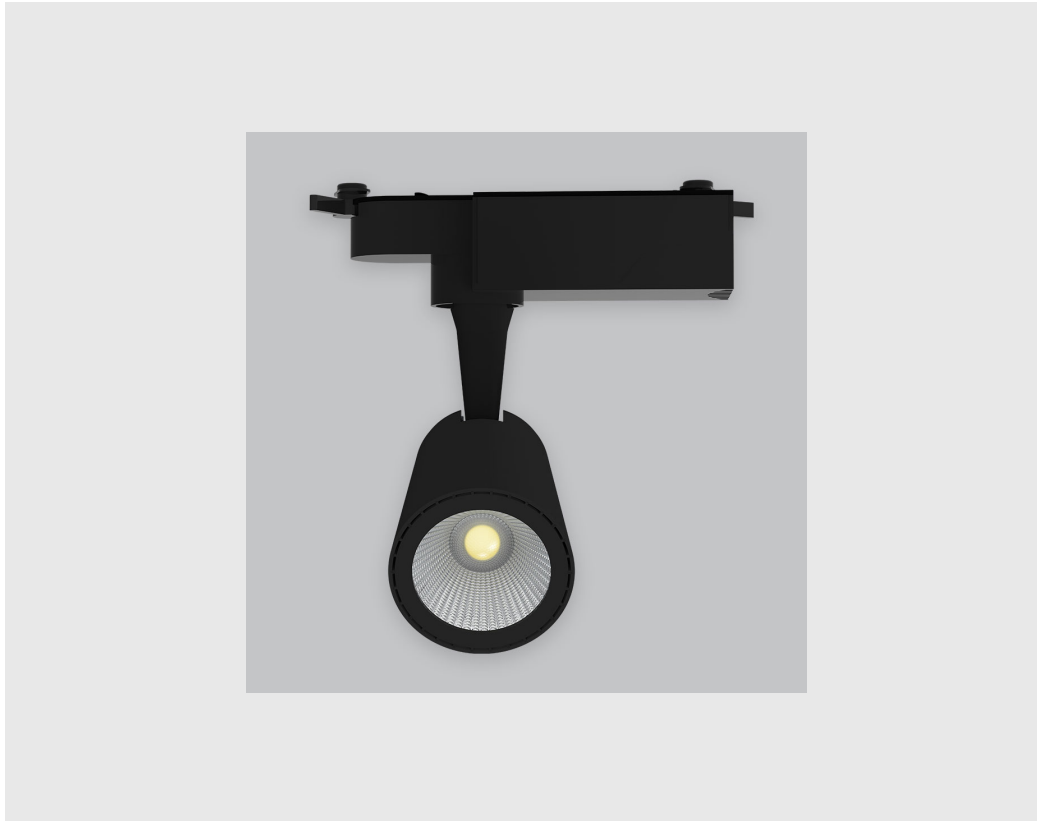

Image not found or type unknown

Variant 8

**Article number- - 4003-
2.3.2.2.4.1.7.1.1.6.0.1.1.2**

Specifications

1. Control = ON-OFF (FLICKER FREE)
2. CRI = >90
3. Lumen Type = High
4. CCT (Colour Temperature) = 5700K
5. Beam Angle = 0° - 15°
6. Material Colour = Black
7. Distribution = Direct
8. Reflector = NA
9. Life of LED = L70 @50,000h
10. Watt = 11W - 20W
11. SDCM = SDCM = < 3
12. Mounting Type = Track Mounted
13. Dimension = 50mm-100mm
14. Optics = Lens & Reflector

Astro Track Light has :

- Luminaire housing of die cast-aluminium
- Premium powder coat
- Highly durable and in white finish
- Adjustable lighting
- 90° inclination on the horizontal plane
- 355° rotation around the vertical axis
- Angle can be directed as required
- For specific areas or to accentuate a feature
- Zero multiple shadows
- LED with effective colour rendering
- Overflowing colours with soft light and shadow
- Interpretation of the real environment light and colours
- High colour rendering