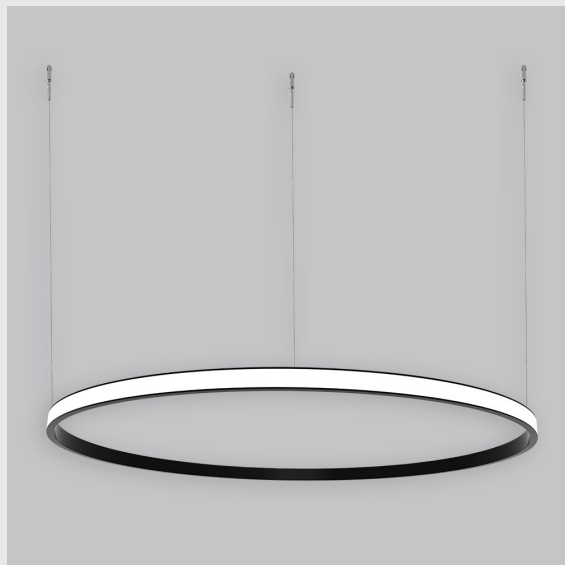

Variant 8 - 7006-2.3.2.2.1.1.1.1.7.1.0.1.1.3

Available Filters

1. Control = ON-OFF
(FLICKER FREE)
2. CRI = >90
3. Lumen Type = High
4. CCT (Colour
Temperature) = 5700K
5. Mounting Type =
Pendant
6. Material Colour = Black
7. Dimension = NA
8. Distribution = Direct
9. Optics = PMMA Diffuser
10. Reflector = NA
11. Life of LED = L70
@50,000h
12. Beam Angle = 90° -
110°
13. Watt = 21W - 30W
14. SDCM = SDCM = < 3

Unik Outer Lit Ring has :

- Outer lit ring with 20mm height
- Luminaire housing of aluminium
- Surface powder coated
- LED PCB mounted
- Bottom opening for easy maintenance
- Pendant with cable suspension
- Quick mounting system
- M6 bolt for M6 fastener
- Creates a beautiful scenery of lighting
- Uniform illumination
- Energy-efficient LED with color rendering