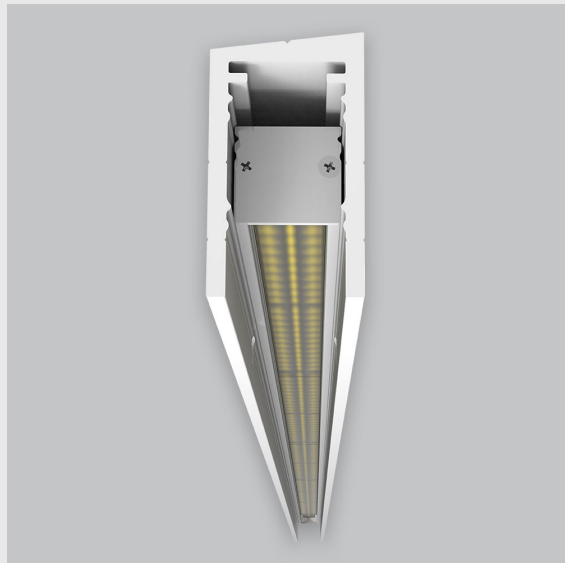

Variant 8 - 5002-2.3.2.2.2.1.4.1.1.4.0.1.1.1

Available Filters

1. Control = ON-OFF
(FLICKER FREE)
2. CRI = >90
3. Lumen Type = High
4. CCT (Colour
Temperature) = 5700K
5. Beam Angle = 0° - 15°
6. Mounting Type =
Surface
7. Material Colour = Black
8. Dimension = 1201mm -
2400mm
9. Distribution = Direct
10. Reflector = NA
11. Life of LED = L70
@50,000h
12. Watt = 1W - 10W
13. SDCM = SDCM = < 3
14. Optics = Lens

P2 Vertical Wall Grazer has :

- Luminaire housing made of extruded aluminium
- Grazes walls
- Accentuates surface textures better
- Reduces hotspots and dead zones
- Custom engineered
- Precision optics provide a narrow 10° beam
- Accommodates a wide range of wall heights
- Perfect longitudinal glare reduction
- Uniform illumination
- Energy efficient LED with effective colour rendering