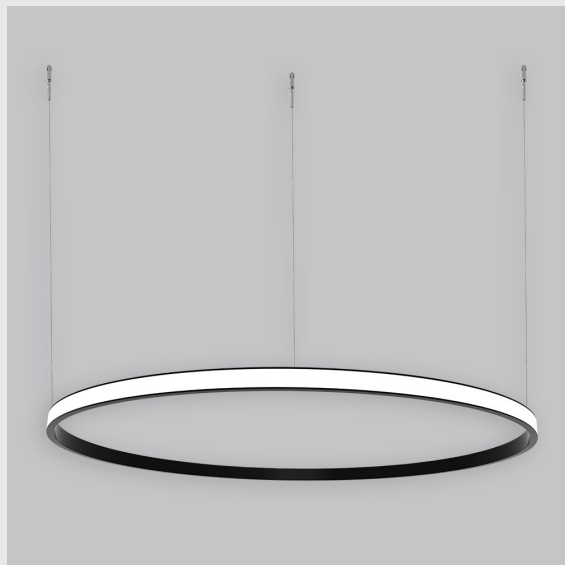

## Variant 8 - 7006-2.3.2.2.1.1.1.1.7.1.0.1.1.3

### Available Filters

1. Control = ON-OFF  
(FLICKER FREE)
2. CRI = >90
3. Lumen Type = High
4. CCT (Colour  
Temperature) = 5700K
5. Mounting Type =  
Pendant
6. Material Colour = Black
7. Dimension = NA
8. Distribution = Direct
9. Optics = PMMA Diffuser
10. Reflector = NA
11. Life of LED = L70  
@50,000h
12. Beam Angle = 90° -  
110°
13. Watt = 21W - 30W
14. SDCM = SDCM = < 3

Unik Outer Lit Ring has :

- Outer lit ring with 20mm height
- Luminaire housing of aluminium
- Surface powder coated
- LED PCB mounted
- Bottom opening for easy maintenance
- Pendant with cable suspension
- Quick mounting system
- M6 bolt for M6 fastener
- Creates a beautiful scenery of lighting
- Uniform illumination
- Energy-efficient LED with color rendering