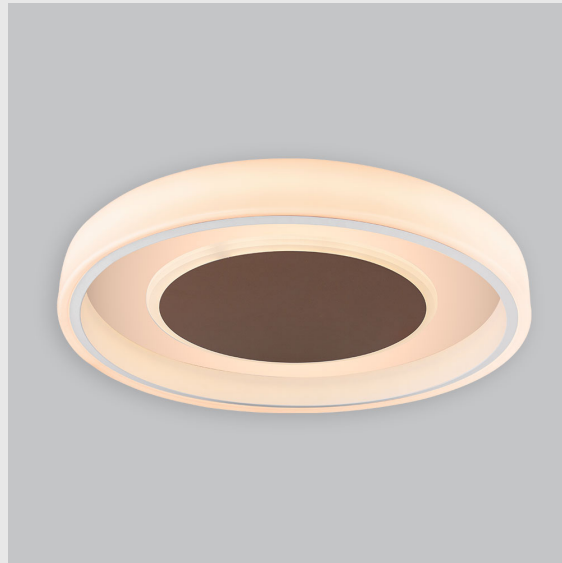

Variant 8 - 7021-2.3.2.2.1.1.1.1.70.0.1.1.3

Available Filters

1. Control = ON-OFF
(FLICKER FREE)
2. CRI = >90
3. Lumen Type = High
4. CCT (Colour
Temperature) = 5700K
5. Mounting Type =
Pendant
6. Material Colour = Black
7. Dimension = NA
8. Distribution = Direct
9. Optics = NA
10. Reflector = NA
11. Life of LED = L70
@50,000h
12. Beam Angle = 90° -
110°
13. Watt = 21W - 30W
14. SDCM = SDCM = < 3

Fire Fox Ring fixture has :

- Concentric circles molded in acrylic
- Topped with aluminium details
- Multiple sizes available
- Luminaire housing of aluminium + acrylic
- For home decoration & professional environments
- Surface powder coat and LED PCB mounted
- Bottom opening for easy maintenance
- Pendant with cable suspension with quick mounting system
- M6 bolt for M6 fastener
- High performance Acrylic
- Uniform illumination
- Energy-efficient LED with color rendering