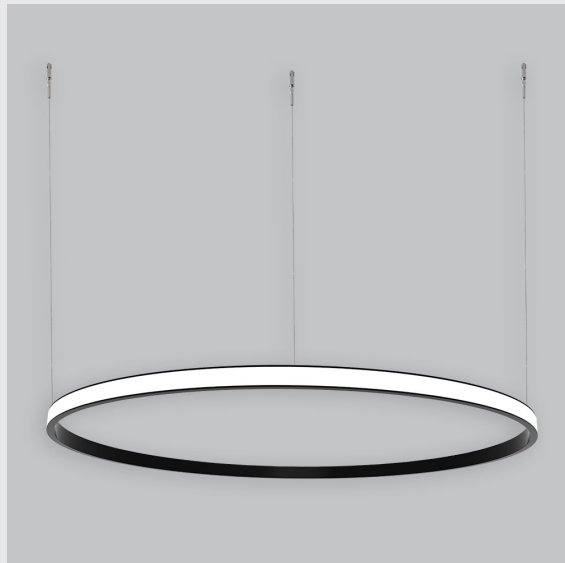

Variant 8 - 7006-2.3.2.2.1.1.1.1.7.1.0.1.1.3

Available Filters

1. Control = ON-OFF
(FLICKER FREE)
2. CRI = >90
3. Lumen Type = High
4. CCT (Colour
Temperature) = 5700K
5. Mounting Type =
Pendant
6. Material Colour = Black
7. Dimension = NA
8. Distribution = Direct
9. Optics = PMMA Diffuser
10. Reflector = NA
11. Life of LED = L70
@50,000h
12. Beam Angle = 90° -
110°
13. Watt = 21W - 30W
14. SDCM = SDCM = < 3

Unik Outer Lit Ring has :

- Outer lit ring with 20mm height
- Luminaire housing of aluminium
- Surface powder coated
- LED PCB mounted
- Bottom opening for easy maintenance
- Pendant with cable suspension
- Quick mounting system
- M6 bolt for M6 fastener
- Creates a beautiful scenery of lighting
- Uniform illumination
- Energy-efficient LED with color rendering