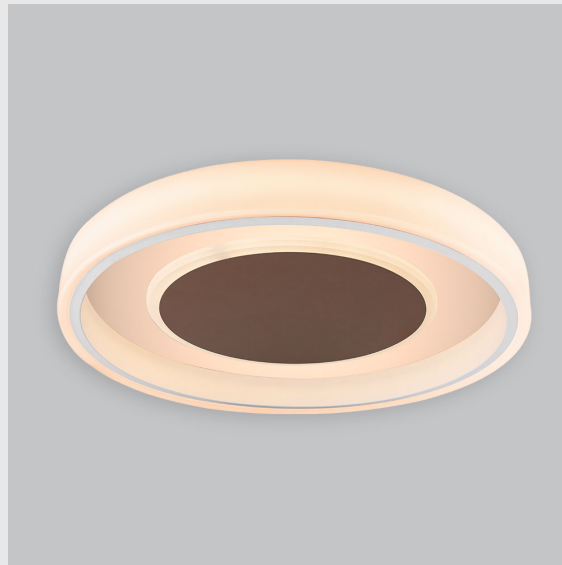

## Variant 8 - 7021-2.3.2.2.1.1.1.1.70.0.1.1.3

### Available Filters

1. Control = ON-OFF  
(FLICKER FREE)
2. CRI = >90
3. Lumen Type = High
4. CCT (Colour  
Temperature) = 5700K
5. Mounting Type =  
Pendant
6. Material Colour = Black
7. Dimension = 300mm -  
600mm
8. Distribution = Direct
9. Optics = NA
10. Reflector = NA
11. Life of LED = L70  
@50,000h
12. Beam Angle = 90° -  
110°
13. Watt = 21W - 30W
14. SDCM = SDCM = < 3

Fire Fox Ring fixture has :

- Concentric circles molded in acrylic
- Topped with aluminium details
- Multiple sizes available
- Luminaire housing of aluminium + acrylic
- For home decoration & professional environments
- Surface powder coat and LED PCB mounted
- Bottom opening for easy maintenance
- Pendant with cable suspension with quick mounting system
- M6 bolt for M6 fastener
- High performance Acrylic
- Uniform illumination
- Energy-efficient LED with color rendering