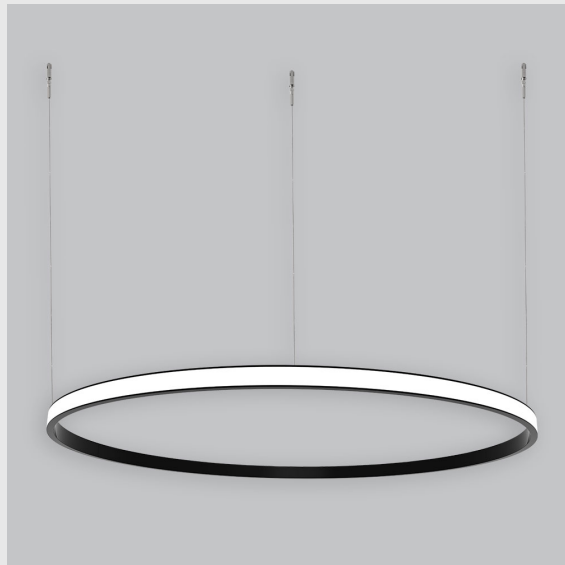

Variant 8 - 7006-2.3.2.2.1.1.1.1.7.1.0.1.1.3

Available Filters

1. Control = ON-OFF
(FLICKER FREE)
2. CRI = >90
3. Lumen Type = High
4. CCT (Colour
Temperature) = 5700K
5. Mounting Type =
Pendant
6. Material Colour = Black
7. Dimension = 300mm -
600mm
8. Distribution = Direct
9. Optics = PMMA Diffuser
10. Reflector = NA
11. Life of LED = L70
@50,000h
12. Beam Angle = 90° -
110°
13. Watt = 21W - 30W
14. SDCM = SDCM = < 3

Unik Outer Lit Ring has :

- Outer lit ring with 20mm height
- Luminaire housing of aluminium
- Surface powder coated
- LED PCB mounted
- Bottom opening for easy maintenance
- Pendant with cable suspension
- Quick mounting system
- M6 bolt for M6 fastener
- Creates a beautiful scenery of lighting
- Uniform illumination
- Energy-efficient LED with color rendering