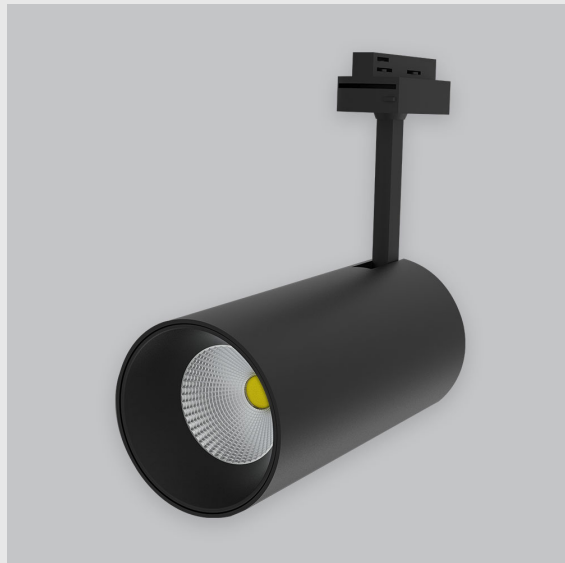

Variant 8 - 4001-2.3.2.2.0.1.0.1.1.4.0.1.1.4

Available Filters

1. Control = ON-OFF
(FLICKER FREE)
2. CRI = >90
3. Lumen Type = High
4. CCT (Colour
Temperature) = 5700K
5. Beam Angle = 0° - 15°
6. Material Colour = Black
7. Distribution = Direct
8. Dimension = NA
9. Mounting Type = NA
10. Reflector = NA
11. Life of LED = L70
@50,000h
12. Watt = 31W - 40W
13. SDCM = SDCM = < 3
14. Optics = Lens

Phoenix Track Light has :

- Luminaire housing of die cast-aluminum
- Round recessed spotlight
- Surface powder coated
- COB (Chip on Board) technology
- Zero multiple shadows
- LED with effective colour rendering
- Overflowing colours with soft light and shadow
- Interpretation of the real environment light and colours
- Perfect longitudinal glare reduction
- Uniform light distribution