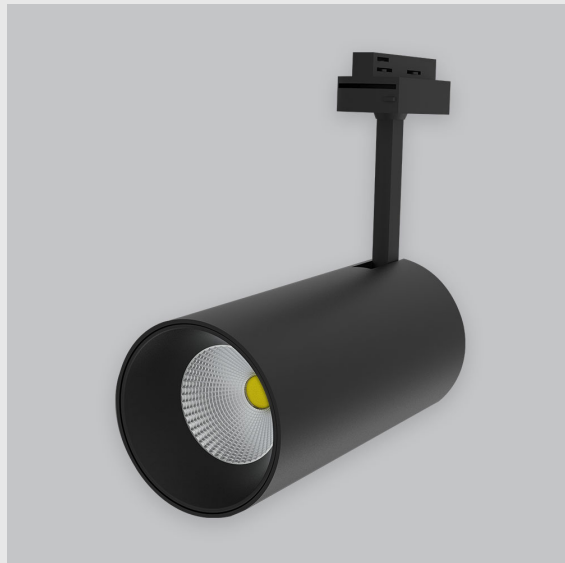

Variant 8 - 4001-2.3.2.2.0.1.0.1.1.4.0.1.1.2

Available Filters

1. Control = ON-OFF
(FLICKER FREE)
2. CRI = >90
3. Lumen Type = High
4. CCT (Colour
Temperature) = 5700K
5. Beam Angle = 0° - 15°
6. Material Colour = Black
7. Distribution = Direct
8. Dimension = NA
9. Mounting Type = NA
10. Reflector = NA
11. Life of LED = L70
@50,000h
12. Watt = 11W - 20W
13. SDCM = SDCM = < 3
14. Optics = Lens

Phoenix Track Light has :

- Luminaire housing of die cast-aluminum
- Round recessed spotlight
- Surface powder coated
- COB (Chip on Board) technology
- Zero multiple shadows
- LED with effective colour rendering
- Overflowing colours with soft light and shadow
- Interpretation of the real environment light and colours
- Perfect longitudinal glare reduction
- Uniform light distribution
- No lateral spill for superior wall wash applications
- High colour rendering