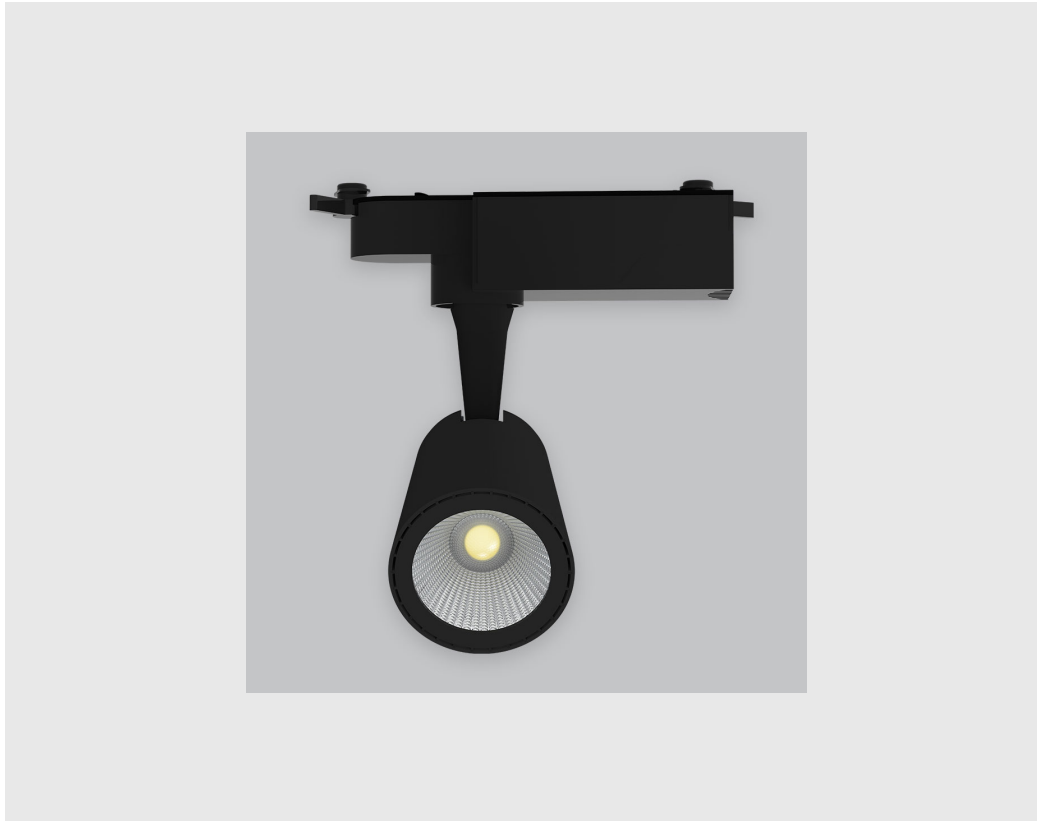

### Specifications

1. Control = ON-OFF (FLICKER FREE)
2. CRI = >90
3. Lumen Type = High
4. CCT (Colour Temperature) = 4000K
5. Beam Angle = 0° - 15°
6. Material Colour = Black
7. Distribution = Direct
8. Reflector = NA
9. Life of LED = L70 @50,000h
10. Watt = 11W - 20W
11. SDCM = SDCM = < 3
12. Mounting Type = Track Mounted
13. Dimension = 50mm-100mm
14. Optics = Lens & Reflector

Astro Track Light has :

- Luminaire housing of die cast-aluminium
- Premium powder coat
- Highly durable and in white finish
- Adjustable lighting
- 90° inclination on the horizontal plane
- 355° rotation around the vertical axis
- Angle can be directed as required
- For specific areas or to accentuate a feature
- Zero multiple shadows
- LED with effective colour rendering
- Overflowing colours with soft light and shadow
- Interpretation of the real environment light and colours
- High colour rendering