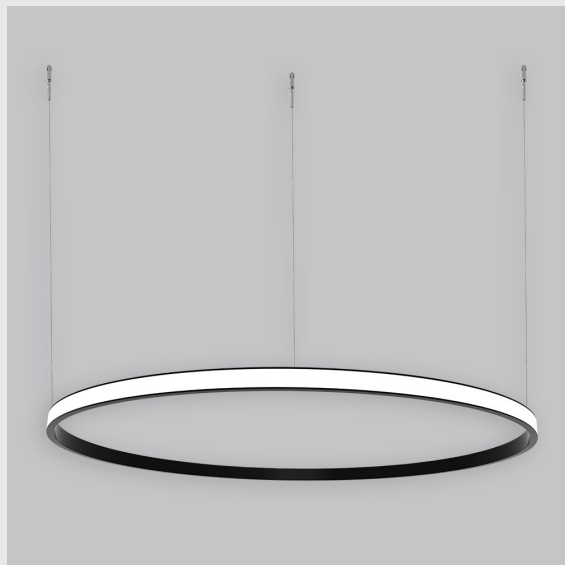

Variant 7 - 7006-2.2.2.2.1.1.1.1.7.1.0.1.1.3

Available Filters

1. Control = ON-OFF
(FLICKER FREE)
2. CRI = >90
3. Lumen Type = High
4. CCT (Colour
Temperature) = 4000K
5. Mounting Type =
Pendant
6. Material Colour = Black
7. Dimension = NA
8. Distribution = Direct
9. Optics = PMMA Diffuser
10. Reflector = NA
11. Life of LED = L70
@50,000h
12. Beam Angle = 90° -
110°
13. Watt = 21W - 30W
14. SDCM = SDCM = < 3

Unik Outer Lit Ring has :

- Outer lit ring with 20mm height
- Luminaire housing of aluminium
- Surface powder coated
- LED PCB mounted
- Bottom opening for easy maintenance
- Pendant with cable suspension
- Quick mounting system
- M6 bolt for M6 fastener
- Creates a beautiful scenery of lighting
- Uniform illumination
- Energy-efficient LED with color rendering