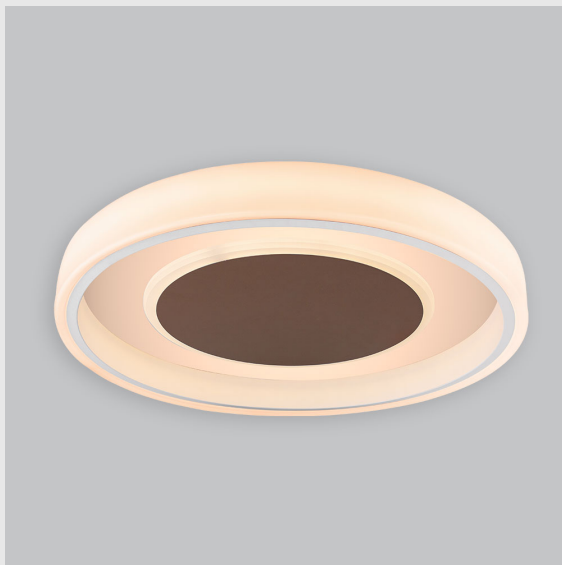

## Variant 7 - 7021-2.2.2.2.1.1.1.1.70.0.1.1.3

### Available Filters

1. Control = ON-OFF  
(FLICKER FREE)
2. CRI = >90
3. Lumen Type = High
4. CCT (Colour  
Temperature) = 4000K
5. Mounting Type =  
Pendant
6. Material Colour = Black
7. Dimension = NA
8. Distribution = Direct
9. Optics = NA
10. Reflector = NA
11. Life of LED = L70  
@50,000h
12. Beam Angle = 90° -  
110°
13. Watt = 21W - 30W
14. SDCM = SDCM = < 3

Fire Fox Ring fixture has :

- Concentric circles molded in acrylic
- Topped with aluminium details
- Multiple sizes available
- Luminaire housing of aluminium + acrylic
- For home decoration & professional environments
- Surface powder coat and LED PCB mounted
- Bottom opening for easy maintenance
- Pendant with cable suspension with quick mounting system
- M6 bolt for M6 fastener
- High performance Acrylic
- Uniform illumination
- Energy-efficient LED with color rendering