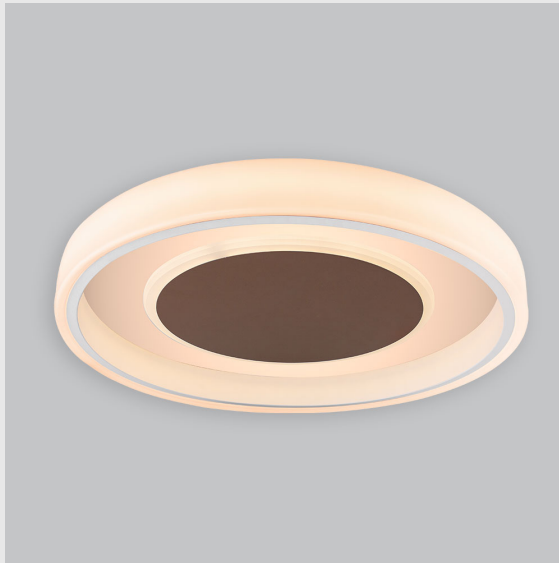

## Variant 7 - 7021-2.2.2.2.1.1.1.1.70.0.1.1.3

### Available Filters

1. Control = ON-OFF  
(FLICKER FREE)
2. CRI = >90
3. Lumen Type = High
4. CCT (Colour  
Temperature) = 4000K
5. Mounting Type =  
Pendant
6. Material Colour = Black
7. Dimension = NA
8. Distribution = Direct
9. Optics = NA
10. Reflector = NA
11. Life of LED = L70  
@50,000h
12. Beam Angle = 90° -  
110°
13. Watt = 21W - 30W
14. SDCM = SDCM = < 3

Fire Fox Ring fixture has :

- Concentric circles molded in acrylic
- Topped with aluminium details
- Multiple sizes available
- Luminaire housing of aluminium + acrylic
- For home decoration & professional environments
- Surface powder coat and LED PCB mounted
- Bottom opening for easy maintenance
- Pendant with cable suspension with quick mounting system
- M6 bolt for M6 fastener
- High performance Acrylic
- Uniform illumination
- Energy-efficient LED with color rendering