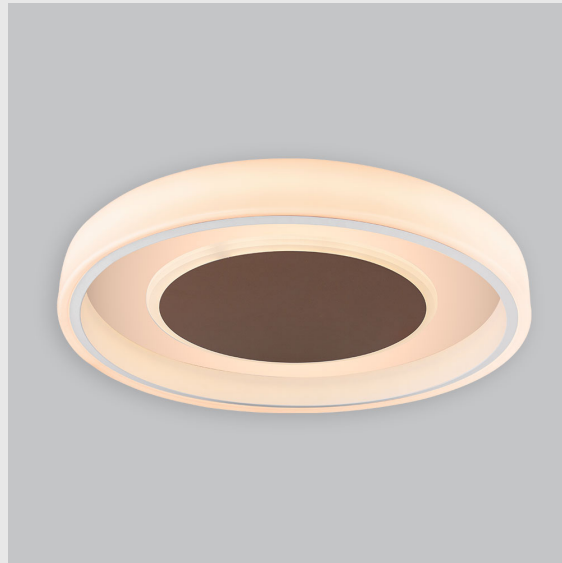

Variant 7 - 7021-2.2.2.2.1.1.1.1.70.0.1.1.3

Available Filters

1. Control = ON-OFF
(FLICKER FREE)
2. CRI = >90
3. Lumen Type = High
4. CCT (Colour
Temperature) = 4000K
5. Mounting Type =
Pendant
6. Material Colour = Black
7. Dimension = NA
8. Distribution = Direct
9. Optics = NA
10. Reflector = NA
11. Life of LED = L70
@50,000h
12. Beam Angle = 90° -
110°
13. Watt = 21W - 30W
14. SDCM = SDCM = < 3

Fire Fox Ring fixture has :

- Concentric circles molded in acrylic
- Topped with aluminium details
- Multiple sizes available
- Luminaire housing of aluminium + acrylic
- For home decoration & professional environments
- Surface powder coat and LED PCB mounted
- Bottom opening for easy maintenance
- Pendant with cable suspension with quick mounting system
- M6 bolt for M6 fastener
- High performance Acrylic
- Uniform illumination
- Energy-efficient LED with color rendering