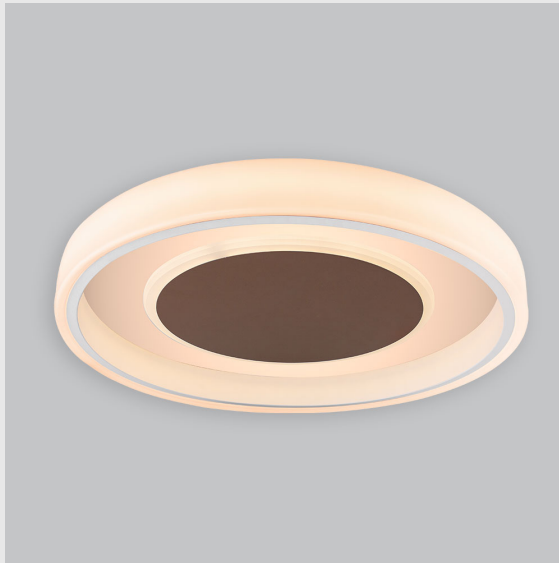

Variant 7 - 7021-2.2.2.2.1.1.1.1.70.0.1.1.3

Available Filters

1. Control = ON-OFF
(FLICKER FREE)
2. CRI = >90
3. Lumen Type = High
4. CCT (Colour
Temperature) = 4000K
5. Mounting Type =
Pendant
6. Material Colour = Black
7. Dimension = NA
8. Distribution = Direct
9. Optics = NA
10. Reflector = NA
11. Life of LED = L70
@50,000h
12. Beam Angle = 90° -
110°
13. Watt = 21W - 30W
14. SDCM = SDCM = < 3

Fire Fox Ring fixture has :

- Concentric circles molded in acrylic
- Topped with aluminium details
- Multiple sizes available
- Luminaire housing of aluminium + acrylic
- For home decoration & professional environments
- Surface powder coat and LED PCB mounted
- Bottom opening for easy maintenance
- Pendant with cable suspension with quick mounting system
- M6 bolt for M6 fastener
- High performance Acrylic
- Uniform illumination
- Energy-efficient LED with color rendering