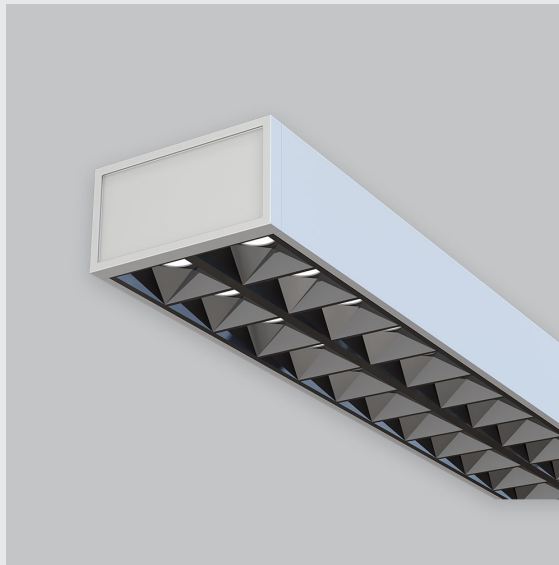

Variant 7 - 9001-1-2.2.2.2.2.3.0.1.70.0.1.1.4

Available Filters

1. Control = ON-OFF
(FLICKER FREE)
2. CRI = >90
3. Lumen Type = High
4. CCT (Colour
Temperature) = 4000K
5. Mounting Type =
Surface
6. Material Colour = Grey
7. Distribution = Direct
8. Dimension = 301mm-
600mm
9. Optics = NA
10. Reflector = NA
11. Life of LED = L70
@50,000h
12. Beam Angle = 90° -
110°
13. Watt = 31W - 40W
14. SDCM = SDCM = < 3

Leno F fixture has :

- Luminaire housing of aluminium
- Surface powder coat
- SMD (Surface Mount Device) LED technology
- Free standing luminaires
- Minimalistic design
- Numerous combinations of lamp head designs for a variety of desks