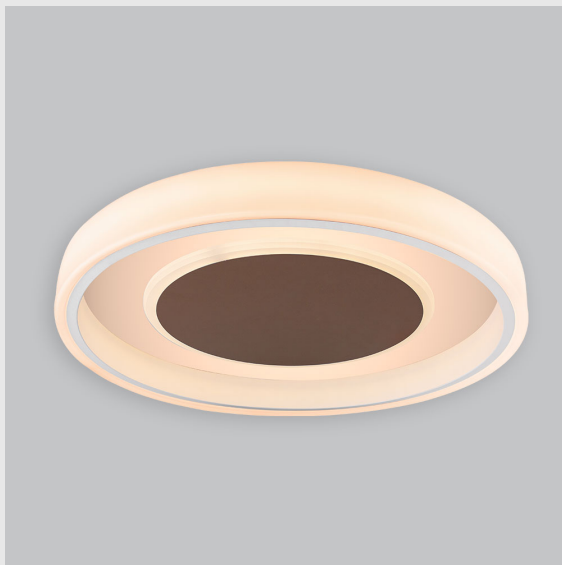

Variant 7 - 7021-2.2.2.2.1.1.1.1.70.0.1.1.3

Available Filters

1. Control = ON-OFF
(FLICKER FREE)
2. CRI = >90
3. Lumen Type = High
4. CCT (Colour
Temperature) = 4000K
5. Mounting Type =
Pendant
6. Material Colour = Black
7. Dimension = NA
8. Distribution = Direct
9. Optics = NA
10. Reflector = NA
11. Life of LED = L70
@50,000h
12. Beam Angle = 90° -
110°
13. Watt = 21W - 30W
14. SDCM = SDCM = < 3

Fire Fox Ring fixture has :

- Concentric circles molded in acrylic
- Topped with aluminium details
- Multiple sizes available
- Luminaire housing of aluminium + acrylic
- For home decoration & professional environments
- Surface powder coat and LED PCB mounted
- Bottom opening for easy maintenance
- Pendant with cable suspension with quick mounting system
- M6 bolt for M6 fastener
- High performance Acrylic
- Uniform illumination
- Energy-efficient LED with color rendering