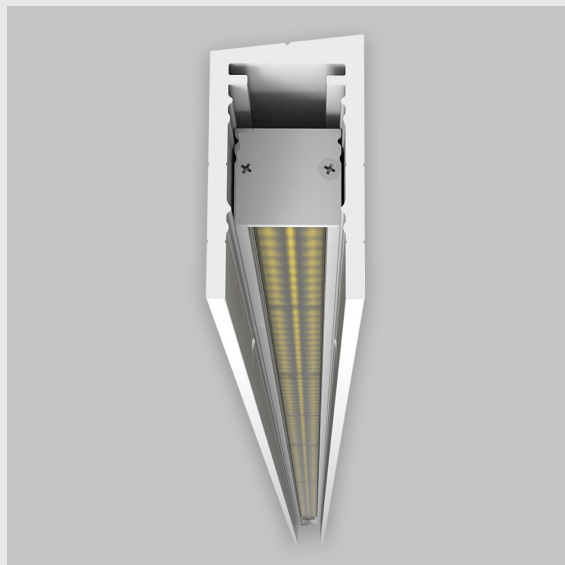

Variant 7 - 5002-2.2.2.2.2.1.4.1.1.4.0.1.1.1

Available Filters

1. Control = ON-OFF
(FLICKER FREE)
2. CRI = >90
3. Lumen Type = High
4. CCT (Colour
Temperature) = 4000K
5. Beam Angle = 0° - 15°
6. Mounting Type =
Surface
7. Material Colour = Black
8. Dimension = 1201mm -
2400mm
9. Distribution = Direct
10. Reflector = NA
11. Life of LED = L70
@50,000h
12. Watt = 1W - 10W
13. SDCM = SDCM = < 3
14. Optics = Lens

P2 Vertical Wall Grazer has :

- Luminaire housing made of extruded aluminium
- Grazes walls
- Accentuates surface textures better
- Reduces hotspots and dead zones
- Custom engineered
- Precision optics provide a narrow 10° beam
- Accommodates a wide range of wall heights
- Perfect longitudinal glare reduction
- Uniform illumination
- Energy efficient LED with effective colour rendering