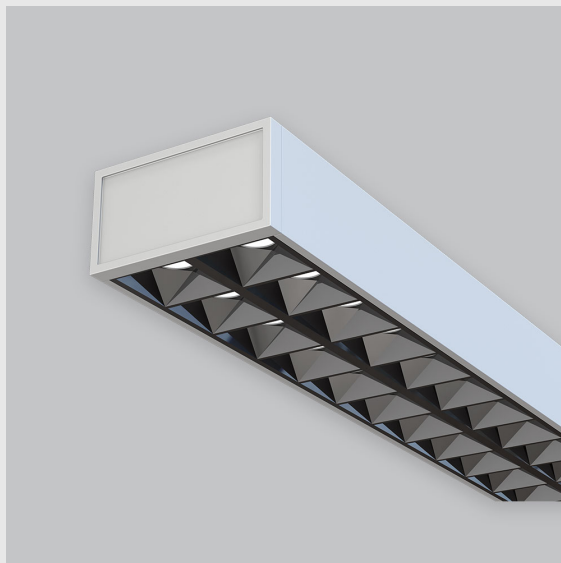

## Variant 7 - 9001-1-2.2.2.2.2.3.0.1.70.0.1.1.4

### Available Filters

1. Control = ON-OFF  
(FLICKER FREE)
2. CRI = >90
3. Lumen Type = High
4. CCT (Colour  
Temperature) = 4000K
5. Mounting Type =  
Surface
6. Material Colour = Grey
7. Distribution = Direct
8. Dimension = NA
9. Optics = NA
10. Reflector = NA
11. Life of LED = L70  
@50,000h
12. Beam Angle = 90° -  
110°
13. Watt = 31W - 40W
14. SDCM = SDCM = < 3

Leno F fixture has :

- Luminaire housing of aluminium
- Surface powder coat
- SMD (Surface Mount Device) LED technology
- Free standing luminaires
- Minimalistic design
- Numerous combinations of lamp head designs for a variety of desks