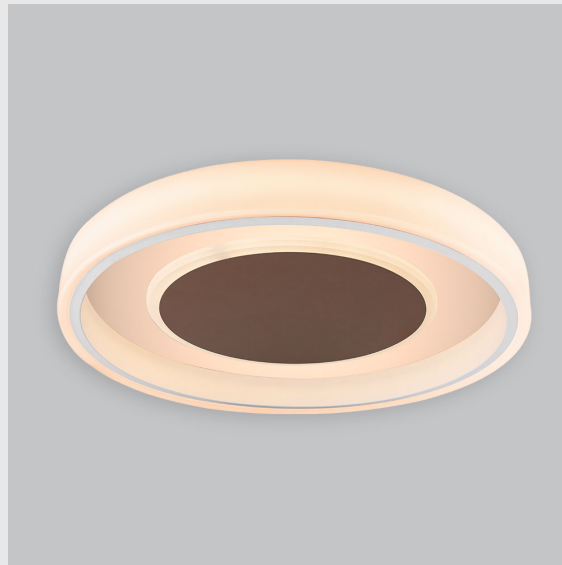

Variant 7 - 7021-2.2.2.2.1.1.1.1.70.0.1.1.3

Available Filters

1. Control = ON-OFF
(FLICKER FREE)
2. CRI = >90
3. Lumen Type = High
4. CCT (Colour
Temperature) = 4000K
5. Mounting Type =
Pendant
6. Material Colour = Black
7. Dimension = 300mm -
600mm
8. Distribution = Direct
9. Optics = NA
10. Reflector = NA
11. Life of LED = L70
@50,000h
12. Beam Angle = 90° -
110°
13. Watt = 21W - 30W
14. SDCM = SDCM = < 3

Fire Fox Ring fixture has :

- Concentric circles molded in acrylic
- Topped with aluminium details
- Multiple sizes available
- Luminaire housing of aluminium + acrylic
- For home decoration & professional environments
- Surface powder coat and LED PCB mounted
- Bottom opening for easy maintenance
- Pendant with cable suspension with quick mounting system
- M6 bolt for M6 fastener
- High performance Acrylic
- Uniform illumination
- Energy-efficient LED with color rendering