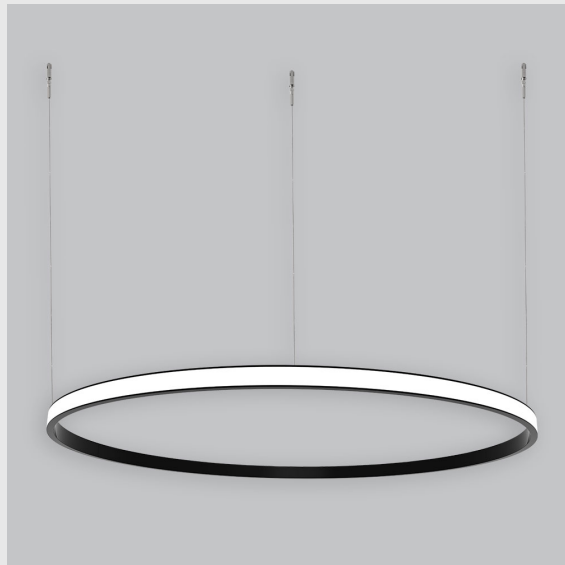

Variant 7 - 7006-2.2.2.2.1.1.1.1.7.1.0.1.1.3

Available Filters

1. Control = ON-OFF
(FLICKER FREE)
2. CRI = >90
3. Lumen Type = High
4. CCT (Colour
Temperature) = 4000K
5. Mounting Type =
Pendant
6. Material Colour = Black
7. Dimension = 300mm -
600mm
8. Distribution = Direct
9. Optics = PMMA Diffuser
10. Reflector = NA
11. Life of LED = L70
@50,000h
12. Beam Angle = 90° -
110°
13. Watt = 21W - 30W
14. SDCM = SDCM = < 3

Unik Outer Lit Ring has :

- Outer lit ring with 20mm height
- Luminaire housing of aluminium
- Surface powder coated
- LED PCB mounted
- Bottom opening for easy maintenance
- Pendant with cable suspension
- Quick mounting system
- M6 bolt for M6 fastener
- Creates a beautiful scenery of lighting
- Uniform illumination
- Energy-efficient LED with color rendering