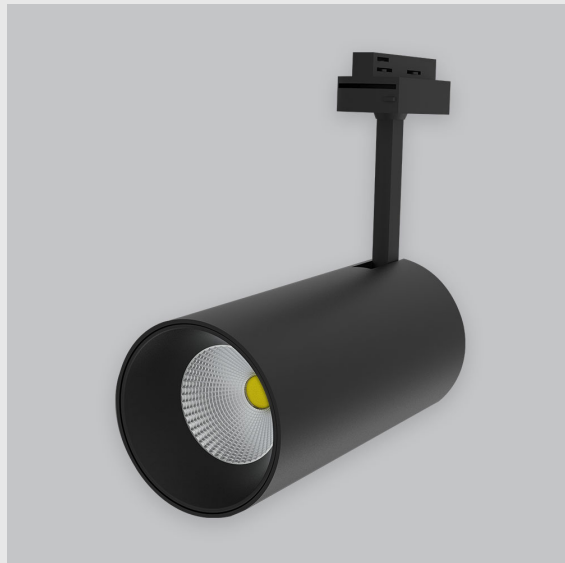

Variant 7 - 4001-2.2.2.2.0.1.0.1.1.4.0.1.1.4

Available Filters

1. Control = ON-OFF
(FLICKER FREE)
2. CRI = >90
3. Lumen Type = High
4. CCT (Colour
Temperature) = 4000K
5. Beam Angle = 0° - 15°
6. Material Colour = Black
7. Distribution = Direct
8. Dimension = NA
9. Mounting Type = NA
10. Reflector = NA
11. Life of LED = L70
@50,000h
12. Watt = 31W - 40W
13. SDCM = SDCM = < 3
14. Optics = Lens

Phoenix Track Light has :

- Luminaire housing of die cast-aluminum
- Round recessed spotlight
- Surface powder coated
- COB (Chip on Board) technology
- Zero multiple shadows
- LED with effective colour rendering
- Overflowing colours with soft light and shadow
- Interpretation of the real environment light and colours
- Perfect longitudinal glare reduction
- Uniform light distribution