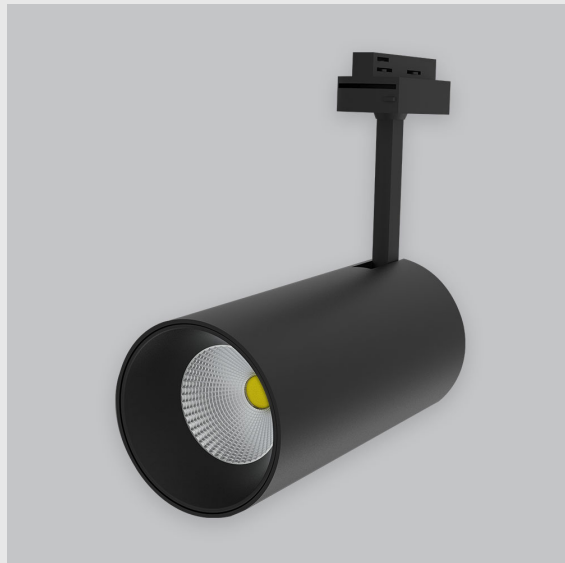

Variant 7 - 4001-2.2.2.2.0.1.0.1.1.4.0.1.1.2

Available Filters

1. Control = ON-OFF
(FLICKER FREE)
2. CRI = >90
3. Lumen Type = High
4. CCT (Colour
Temperature) = 4000K
5. Beam Angle = 0° - 15°
6. Material Colour = Black
7. Distribution = Direct
8. Dimension = NA
9. Mounting Type = NA
10. Reflector = NA
11. Life of LED = L70
@50,000h
12. Watt = 11W - 20W
13. SDCM = SDCM = < 3
14. Optics = Lens

Phoenix Track Light has :

- Luminaire housing of die cast-aluminum
- Round recessed spotlight
- Surface powder coated
- COB (Chip on Board) technology
- Zero multiple shadows
- LED with effective colour rendering
- Overflowing colours with soft light and shadow
- Interpretation of the real environment light and colours
- Perfect longitudinal glare reduction
- Uniform light distribution
- No lateral spill for superior wall wash applications
- High colour rendering