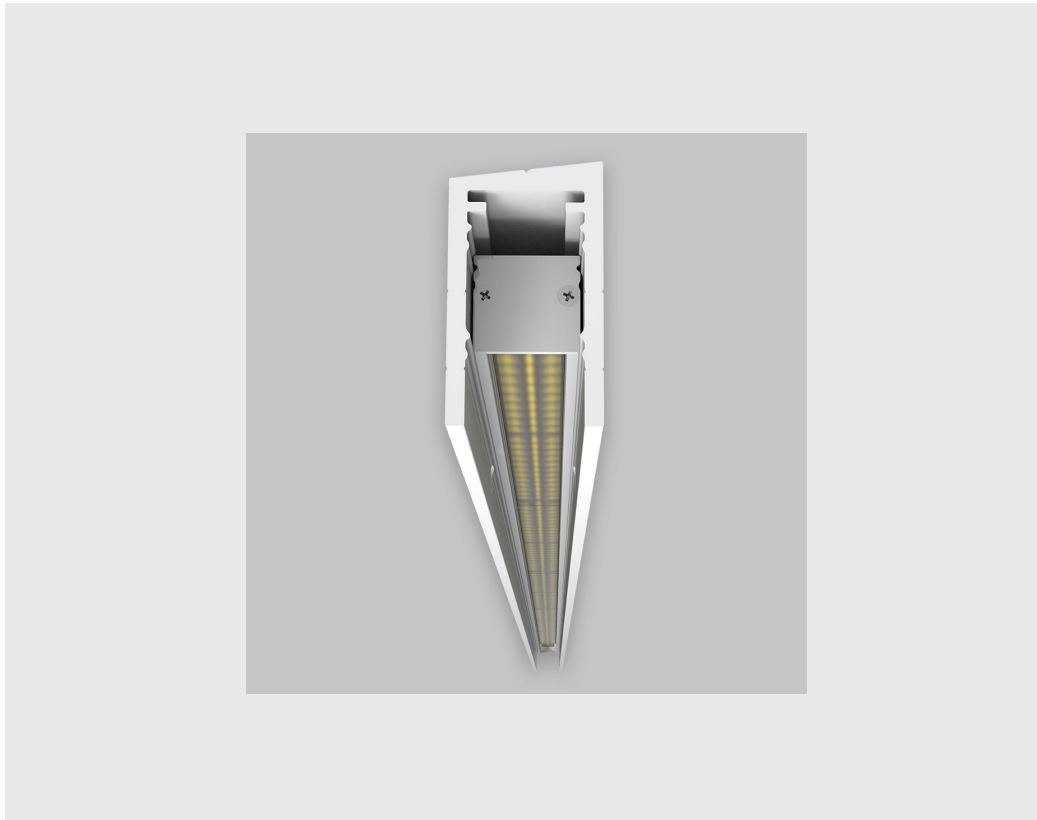

Image not found or type unknown

Variant 6

**Article number- - 5002-
2.1.2.2.2.1.4.1.1.4.0.1.1.1**

Specifications

1. Control = ON-OFF (FLICKER FREE)
2. CRI = >90
3. Lumen Type = High
4. CCT (Colour Temperature) = 3000K
5. Beam Angle = 0° - 15°
6. Mounting Type = Surface
7. Material Colour = Black
8. Dimension = 1201mm - 2400mm
9. Distribution = Direct
10. Reflector = NA
11. Life of LED = L70 @50,000h
12. Watt = 1W - 10W
13. SDCM = SDCM = < 3
14. Optics = Lens

P2 Vertical Wall Grazer has :

- Luminaire housing made of extruded aluminium
- Grazes walls
- Accentuates surface textures better
- Reduces hotspots and dead zones
- Custom engineered
- Precision optics provide a narrow 10° beam
- Accommodates a wide range of wall heights
- Perfect longitudinal glare reduction
- Uniform illumination
- Energy efficient LED with effective colour rendering