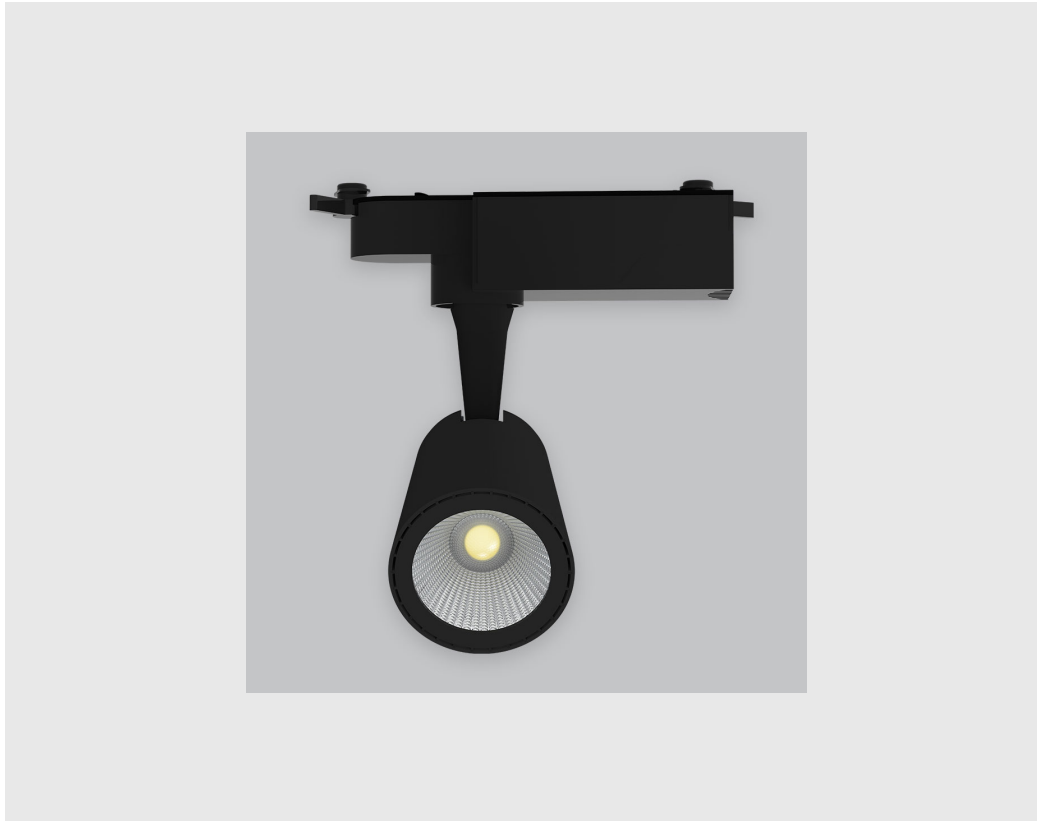

### Specifications

1. Control = ON-OFF (FLICKER FREE)
2. CRI = >90
3. Lumen Type = High
4. CCT (Colour Temperature) = 3000K
5. Beam Angle = 0° - 15°
6. Material Colour = Black
7. Distribution = Direct
8. Reflector = NA
9. Life of LED = L70 @50,000h
10. Watt = 11W - 20W
11. SDCM = SDCM = < 3
12. Mounting Type = Track Mounted
13. Dimension = 50mm-100mm
14. Optics = Lens & Reflector

Astro Track Light has :

- Luminaire housing of die cast-aluminium
- Premium powder coat
- Highly durable and in white finish
- Adjustable lighting
- 90° inclination on the horizontal plane
- 355° rotation around the vertical axis
- Angle can be directed as required
- For specific areas or to accentuate a feature
- Zero multiple shadows
- LED with effective colour rendering
- Overflowing colours with soft light and shadow
- Interpretation of the real environment light and colours
- High colour rendering