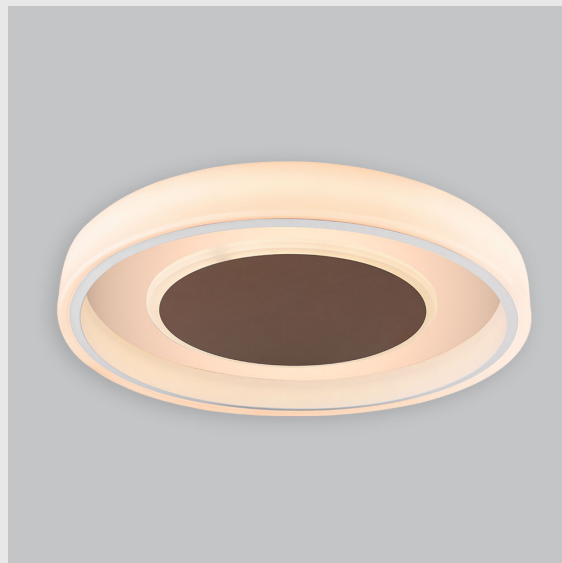

Variant 6 - 7021-2.1.2.2.1.1.1.1.70.0.1.1.3

Available Filters

1. Control = ON-OFF
(FLICKER FREE)
2. CRI = >90
3. Lumen Type = High
4. CCT (Colour
Temperature) = 3000K
5. Mounting Type =
Pendant
6. Material Colour = Black
7. Dimension = NA
8. Distribution = Direct
9. Optics = NA
10. Reflector = NA
11. Life of LED = L70
@50,000h
12. Beam Angle = 90° -
110°
13. Watt = 21W - 30W
14. SDCM = SDCM = < 3

Fire Fox Ring fixture has :

- Concentric circles molded in acrylic
- Topped with aluminium details
- Multiple sizes available
- Luminaire housing of aluminium + acrylic
- For home decoration & professional environments
- Surface powder coat and LED PCB mounted
- Bottom opening for easy maintenance
- Pendant with cable suspension with quick mounting system
- M6 bolt for M6 fastener
- High performance Acrylic
- Uniform illumination
- Energy-efficient LED with color rendering