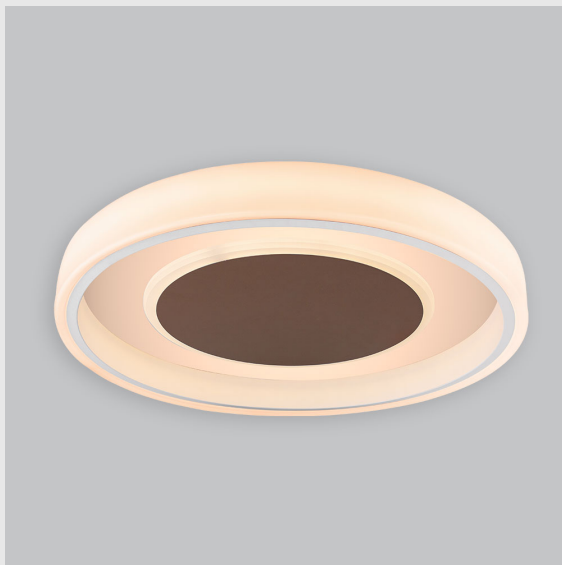

## Variant 6 - 7021-2.1.2.2.1.1.1.1.70.0.1.1.3

### Available Filters

1. Control = ON-OFF  
(FLICKER FREE)
2. CRI = >90
3. Lumen Type = High
4. CCT (Colour  
Temperature) = 3000K
5. Mounting Type =  
Pendant
6. Material Colour = Black
7. Dimension = NA
8. Distribution = Direct
9. Optics = NA
10. Reflector = NA
11. Life of LED = L70  
@50,000h
12. Beam Angle = 90° -  
110°
13. Watt = 21W - 30W
14. SDCM = SDCM = < 3

Fire Fox Ring fixture has :

- Concentric circles molded in acrylic
- Topped with aluminium details
- Multiple sizes available
- Luminaire housing of aluminium + acrylic
- For home decoration & professional environments
- Surface powder coat and LED PCB mounted
- Bottom opening for easy maintenance
- Pendant with cable suspension with quick mounting system
- M6 bolt for M6 fastener
- High performance Acrylic
- Uniform illumination
- Energy-efficient LED with color rendering