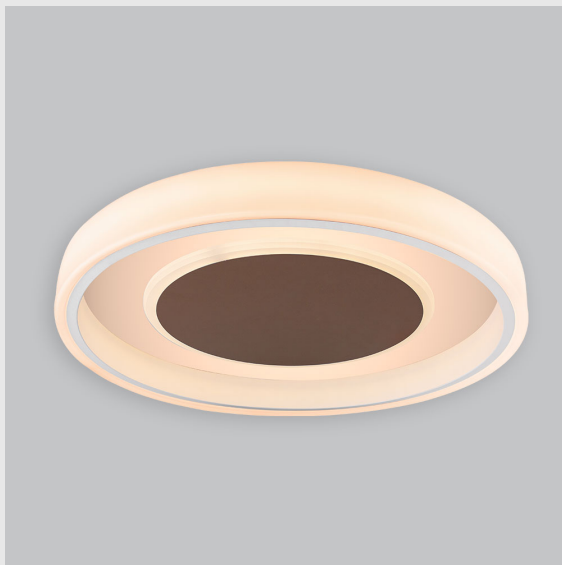

Variant 6 - 7021-2.1.2.2.1.1.1.1.70.0.1.1.3

Available Filters

1. Control = ON-OFF
(FLICKER FREE)
2. CRI = >90
3. Lumen Type = High
4. CCT (Colour
Temperature) = 3000K
5. Mounting Type =
Pendant
6. Material Colour = Black
7. Dimension = NA
8. Distribution = Direct
9. Optics = NA
10. Reflector = NA
11. Life of LED = L70
@50,000h
12. Beam Angle = 90° -
110°
13. Watt = 21W - 30W
14. SDCM = SDCM = < 3

Fire Fox Ring fixture has :

- Concentric circles molded in acrylic
- Topped with aluminium details
- Multiple sizes available
- Luminaire housing of aluminium + acrylic
- For home decoration & professional environments
- Surface powder coat and LED PCB mounted
- Bottom opening for easy maintenance
- Pendant with cable suspension with quick mounting system
- M6 bolt for M6 fastener
- High performance Acrylic
- Uniform illumination
- Energy-efficient LED with color rendering