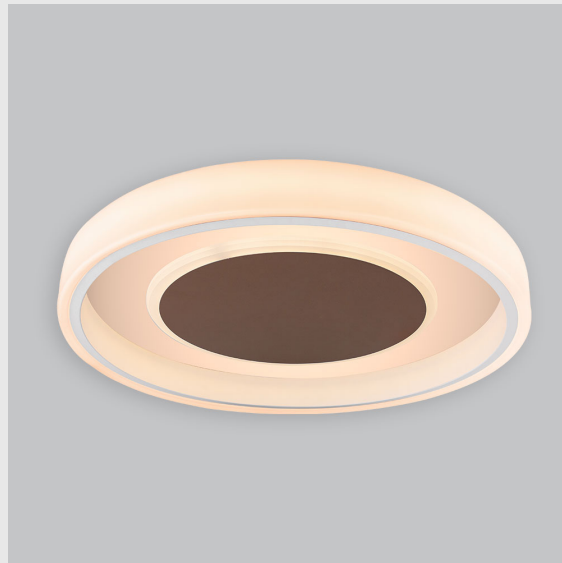

Variant 6 - 7021-2.1.2.2.1.1.1.1.70.0.1.1.3

Available Filters

1. Control = ON-OFF
(FLICKER FREE)
2. CRI = >90
3. Lumen Type = High
4. CCT (Colour
Temperature) = 3000K
5. Mounting Type =
Pendant
6. Material Colour = Black
7. Dimension = NA
8. Distribution = Direct
9. Optics = NA
10. Reflector = NA
11. Life of LED = L70
@50,000h
12. Beam Angle = 90° -
110°
13. Watt = 21W - 30W
14. SDCM = SDCM = < 3

Fire Fox Ring fixture has :

- Concentric circles molded in acrylic
- Topped with aluminium details
- Multiple sizes available
- Luminaire housing of aluminium + acrylic
- For home decoration & professional environments
- Surface powder coat and LED PCB mounted
- Bottom opening for easy maintenance
- Pendant with cable suspension with quick mounting system
- M6 bolt for M6 fastener
- High performance Acrylic
- Uniform illumination
- Energy-efficient LED with color rendering