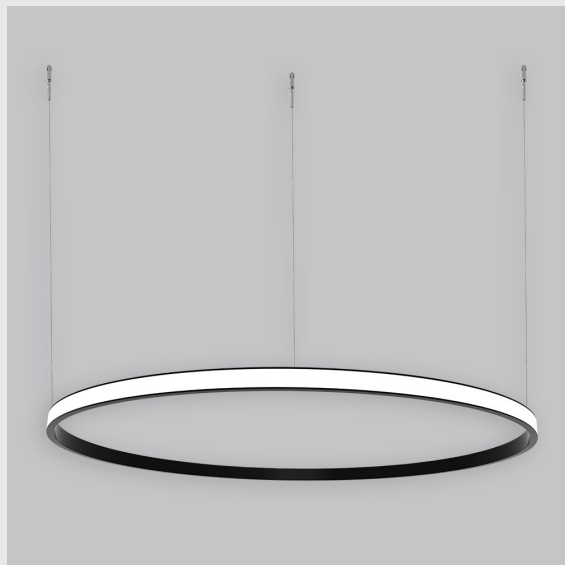

Variant 6 - 7006-2.1.2.2.1.1.1.1.7.1.0.1.1.3

Available Filters

1. Control = ON-OFF
(FLICKER FREE)
2. CRI = >90
3. Lumen Type = High
4. CCT (Colour
Temperature) = 3000K
5. Mounting Type =
Pendant
6. Material Colour = Black
7. Dimension = NA
8. Distribution = Direct
9. Optics = PMMA Diffuser
10. Reflector = NA
11. Life of LED = L70
@50,000h
12. Beam Angle = 90° -
110°
13. Watt = 21W - 30W
14. SDCM = SDCM = < 3

Unik Outer Lit Ring has :

- Outer lit ring with 20mm height
- Luminaire housing of aluminium
- Surface powder coated
- LED PCB mounted
- Bottom opening for easy maintenance
- Pendant with cable suspension
- Quick mounting system
- M6 bolt for M6 fastener
- Creates a beautiful scenery of lighting
- Uniform illumination
- Energy-efficient LED with color rendering