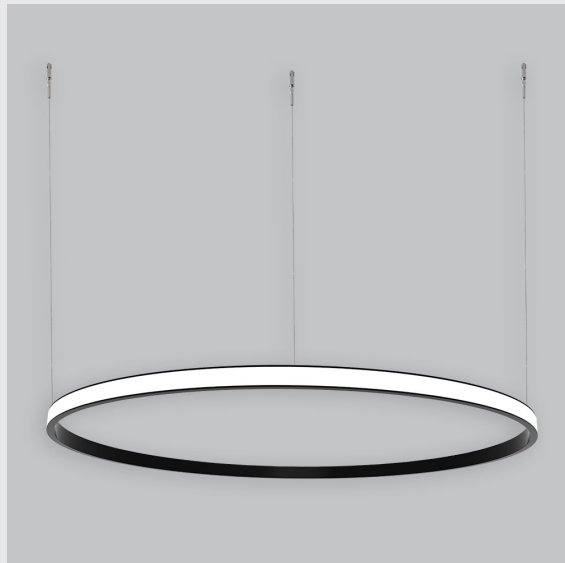

Variant 6 - 7006-2.1.2.2.1.1.1.1.7.1.0.1.1.3

Available Filters

1. Control = ON-OFF
(FLICKER FREE)
2. CRI = >90
3. Lumen Type = High
4. CCT (Colour
Temperature) = 3000K
5. Mounting Type =
Pendant
6. Material Colour = Black
7. Dimension = NA
8. Distribution = Direct
9. Optics = PMMA Diffuser
10. Reflector = NA
11. Life of LED = L70
@50,000h
12. Beam Angle = 90° -
110°
13. Watt = 21W - 30W
14. SDCM = SDCM = < 3

Unik Outer Lit Ring has :

- Outer lit ring with 20mm height
- Luminaire housing of aluminium
- Surface powder coated
- LED PCB mounted
- Bottom opening for easy maintenance
- Pendant with cable suspension
- Quick mounting system
- M6 bolt for M6 fastener
- Creates a beautiful scenery of lighting
- Uniform illumination
- Energy-efficient LED with color rendering