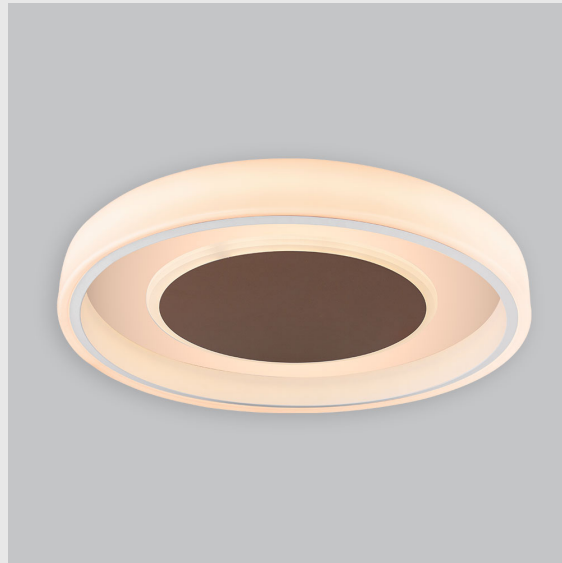

Variant 6 - 7021-2.1.2.2.1.1.1.1.70.0.1.1.3

Available Filters

1. Control = ON-OFF
(FLICKER FREE)
2. CRI = >90
3. Lumen Type = High
4. CCT (Colour
Temperature) = 3000K
5. Mounting Type =
Pendant
6. Material Colour = Black
7. Dimension = NA
8. Distribution = Direct
9. Optics = NA
10. Reflector = NA
11. Life of LED = L70
@50,000h
12. Beam Angle = 90° -
110°
13. Watt = 21W - 30W
14. SDCM = SDCM = < 3

Fire Fox Ring fixture has :

- Concentric circles molded in acrylic
- Topped with aluminium details
- Multiple sizes available
- Luminaire housing of aluminium + acrylic
- For home decoration & professional environments
- Surface powder coat and LED PCB mounted
- Bottom opening for easy maintenance
- Pendant with cable suspension with quick mounting system
- M6 bolt for M6 fastener
- High performance Acrylic
- Uniform illumination
- Energy-efficient LED with color rendering