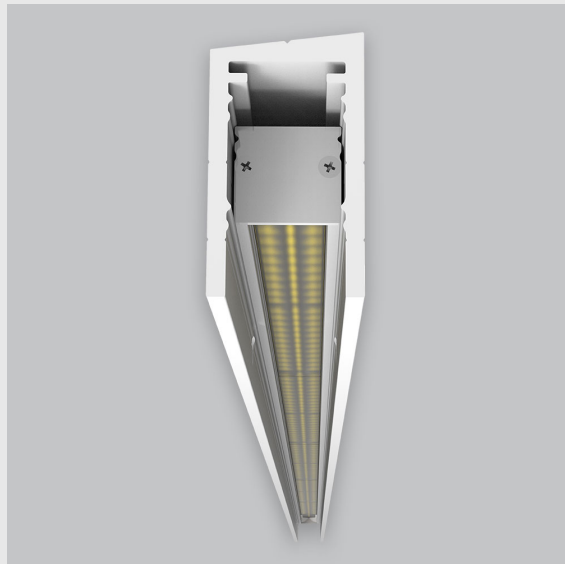

Variant 6 - 5002-2.1.2.2.2.1.4.1.1.4.0.1.1.1

Available Filters

1. Control = ON-OFF
(FLICKER FREE)
2. CRI = >90
3. Lumen Type = High
4. CCT (Colour
Temperature) = 3000K
5. Beam Angle = 0° - 15°
6. Mounting Type =
Surface
7. Material Colour = Black
8. Dimension = 1201mm -
2400mm
9. Distribution = Direct
10. Reflector = NA
11. Life of LED = L70
@50,000h
12. Watt = 1W - 10W
13. SDCM = SDCM = < 3
14. Optics = Lens

P2 Vertical Wall Grazer has :

- Luminaire housing made of extruded aluminium
- Grazes walls
- Accentuates surface textures better
- Reduces hotspots and dead zones
- Custom engineered
- Precision optics provide a narrow 10° beam
- Accommodates a wide range of wall heights
- Perfect longitudinal glare reduction
- Uniform illumination
- Energy efficient LED with effective colour rendering