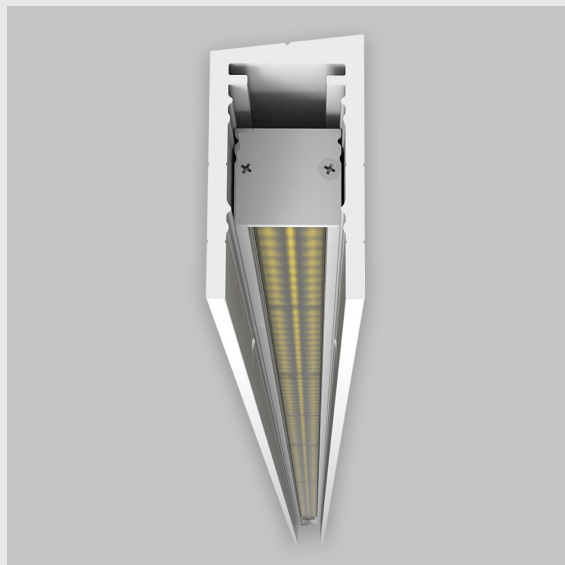

Variant 6 - 5002-2.1.2.2.2.1.4.1.1.4.0.1.1.1

Available Filters

1. Control = ON-OFF
(FLICKER FREE)
2. CRI = >90
3. Lumen Type = High
4. CCT (Colour
Temperature) = 3000K
5. Beam Angle = 0° - 15°
6. Mounting Type =
Surface
7. Material Colour = Black
8. Dimension = 1201mm -
2400mm
9. Distribution = Direct
10. Reflector = NA
11. Life of LED = L70
@50,000h
12. Watt = 1W - 10W
13. SDCM = SDCM = < 3
14. Optics = Lens

P2 Vertical Wall Grazer has :

- Luminaire housing made of extruded aluminium
- Grazes walls
- Accentuates surface textures better
- Reduces hotspots and dead zones
- Custom engineered
- Precision optics provide a narrow 10° beam
- Accommodates a wide range of wall heights
- Perfect longitudinal glare reduction
- Uniform illumination
- Energy efficient LED with effective colour rendering