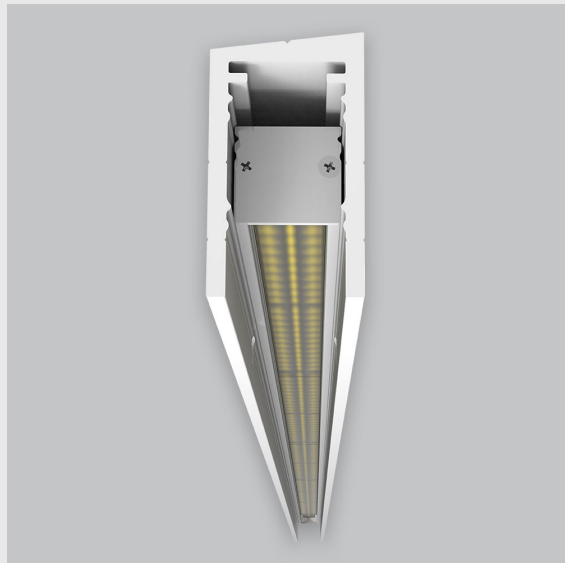

Variant 6 - 5002-2.1.2.2.2.1.4.1.1.4.0.1.1.1

Available Filters

1. Control = ON-OFF
(FLICKER FREE)
2. CRI = >90
3. Lumen Type = High
4. CCT (Colour
Temperature) = 3000K
5. Beam Angle = 0° - 15°
6. Mounting Type =
Surface
7. Material Colour = Black
8. Dimension = 1201mm -
2400mm
9. Distribution = Direct
10. Reflector = NA
11. Life of LED = L70
@50,000h
12. Watt = 1W - 10W
13. SDCM = SDCM = < 3
14. Optics = Lens

P2 Vertical Wall Grazer has :

- Luminaire housing made of extruded aluminium
- Grazes walls
- Accentuates surface textures better
- Reduces hotspots and dead zones
- Custom engineered
- Precision optics provide a narrow 10° beam
- Accommodates a wide range of wall heights
- Perfect longitudinal glare reduction
- Uniform illumination
- Energy efficient LED with effective colour rendering