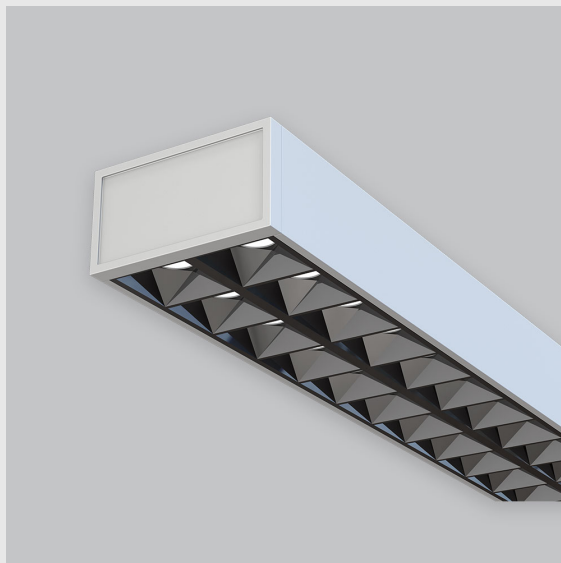

Variant 6 - 9001-1-2.1.2.2.2.3.0.1.70.0.1.1.4

Available Filters

1. Control = ON-OFF
(FLICKER FREE)
2. CRI = >90
3. Lumen Type = High
4. CCT (Colour
Temperature) = 3000K
5. Mounting Type =
Surface
6. Material Colour = Grey
7. Distribution = Direct
8. Dimension = NA
9. Optics = NA
10. Reflector = NA
11. Life of LED = L70
@50,000h
12. Beam Angle = 90° -
110°
13. Watt = 31W - 40W
14. SDCM = SDCM = < 3

Leno F fixture has :

- Luminaire housing of aluminium
- Surface powder coat
- SMD (Surface Mount Device) LED technology
- Free standing luminaires
- Minimalistic design
- Numerous combinations of lamp head designs for a variety of desks