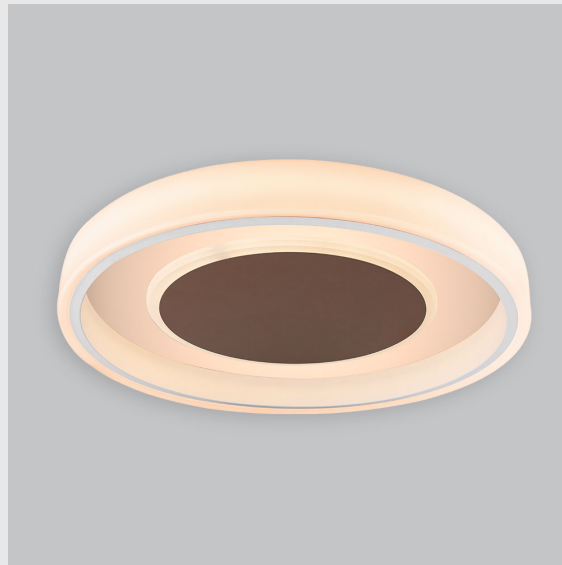

Variant 6 - 7021-2.1.2.2.1.1.1.1.70.0.1.1.3

Available Filters

1. Control = ON-OFF
(FLICKER FREE)
2. CRI = >90
3. Lumen Type = High
4. CCT (Colour
Temperature) = 3000K
5. Mounting Type =
Pendant
6. Material Colour = Black
7. Dimension = 300mm -
600mm
8. Distribution = Direct
9. Optics = NA
10. Reflector = NA
11. Life of LED = L70
@50,000h
12. Beam Angle = 90° -
110°
13. Watt = 21W - 30W
14. SDCM = SDCM = < 3

Fire Fox Ring fixture has :

- Concentric circles molded in acrylic
- Topped with aluminium details
- Multiple sizes available
- Luminaire housing of aluminium + acrylic
- For home decoration & professional environments
- Surface powder coat and LED PCB mounted
- Bottom opening for easy maintenance
- Pendant with cable suspension with quick mounting system
- M6 bolt for M6 fastener
- High performance Acrylic
- Uniform illumination
- Energy-efficient LED with color rendering