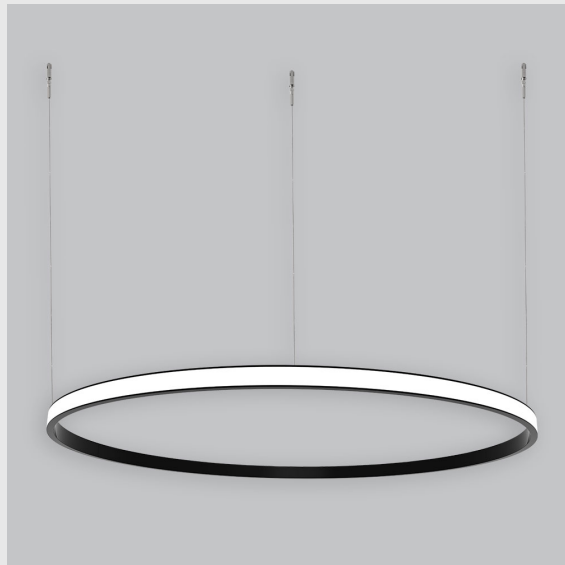

Variant 6 - 7006-2.1.2.2.1.1.1.1.7.1.0.1.1.3

Available Filters

1. Control = ON-OFF
(FLICKER FREE)
2. CRI = >90
3. Lumen Type = High
4. CCT (Colour
Temperature) = 3000K
5. Mounting Type =
Pendant
6. Material Colour = Black
7. Dimension = 300mm -
600mm
8. Distribution = Direct
9. Optics = PMMA Diffuser
10. Reflector = NA
11. Life of LED = L70
@50,000h
12. Beam Angle = 90° -
110°
13. Watt = 21W - 30W
14. SDCM = SDCM = < 3

Unik Outer Lit Ring has :

- Outer lit ring with 20mm height
- Luminaire housing of aluminium
- Surface powder coated
- LED PCB mounted
- Bottom opening for easy maintenance
- Pendant with cable suspension
- Quick mounting system
- M6 bolt for M6 fastener
- Creates a beautiful scenery of lighting
- Uniform illumination
- Energy-efficient LED with color rendering